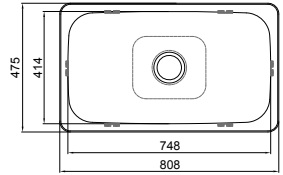

LAUNDRY SINKS

THE LATROBE LT75

_SINGLE BOWL (BOWL DEPTH 250MM)
_75 LITRE CAPACITY

THE HUNTER AL100

_SINGLE BOWL (BOWL DEPTH 200MM)
_30 LITRE CAPACITY

THE LODDEN PR45

_SINGLE BOWL (BOWL DEPTH 250MM)
_45 LITRE CAPACITY

NOTE The Hunter AL100 sink is not available with an overflow.