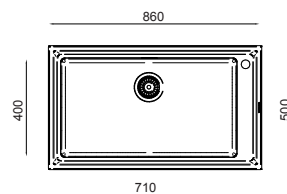

AVAILABLE ACCESSORIES

DR006
Stainless Steel
Dish Rack

SLCB
Sliding Bamboo
Cutting Board

BARAZZA EASY NEW

The new Easy sinks in extra-thick stainless steel boast particularly refined styling and have wide, spacious 15" radius bowls and stainless steel waste strainer cover. Easy sinks are available in the 86cm (1 bowl & drainer, 2 bowls, 1 big bowl) and 116cm (2 bowls and drainer).

BARAZZA EASY NEW

EASY100L
EASY100R

_SINGLE BOWL (BOWL DEPTH 215MM)

EASY2

_DOUBLE BOWL (BOWL DEPTH 215MM)

EASY1

_SINGLE BOWL (BOWL DEPTH 215MM)

EASY200L
EASY200R