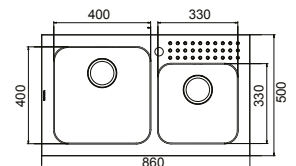

SE100L
SE100R

_SINGLE BOWL (BOWL DEPTH 200MM)

NOTE All Barazza Select knife edge sinks are available in left or right hand bowl configurations.
Heavy taps must be mounted on the bench not the sink.

BARAZZA SELECT_KNIFE EDGE

SE125L
SE125R

_ONE & ONE THIRD BOWL (BOWL DEPTH L 195MM/S 150MM)

SE175L
SE175R
SE175 (NO TAP HOLE L/H ONLY)

_ONE & THREE QUARTER BOWL (BOWL DEPTH L 200MM/S 200MM)

SE180

_ONE & THREE QUARTER BOWL (BOWL DEPTH L 200MM/S 200MM)

AVAILABLE ACCESSORIES

SE33
Stainless Steel
Drain Tray
(SE175/SE180
only)

DR006
Stainless Steel
Dish Rack

SLCB
Sliding Bamboo
Cutting Board

REGATTA NEW

Regatta sinks combine ultra modern 25mm minimal radius bowls with a multi-level drainer pattern and Laser edge design to form an attractive modern feel. Manufactured from 18/10 stainless steel and finished with satin bowls and High luster "silk" drainer, your Reggata sink will look great and last a lifetime.