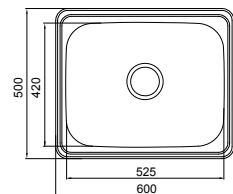

**THE DOUBLE
LEICHARDT
LTD45**

_DOUBLE BOWL (BOWL DEPTH 250MM)
_2 X 45 LITRE CAPACITY

**THE LEICHARDT
SKINNY
LTS45UX**

_UNDERMOUNT SINGLE BOWL (BOWL DEPTH 250MM)
_45 LITRE CAPACITY

LAUNDRY SINKS

THE LATROBE LT75

_SINGLE BOWL (BOWL DEPTH 250MM)
_75 LITRE CAPACITY

THE HUNTER AL100

_SINGLE BOWL (BOWL DEPTH 200MM)
_30 LITRE CAPACITY

THE LODDEN PR45

_SINGLE BOWL (BOWL DEPTH 250MM)
_45 LITRE CAPACITY

NOTE The Hunter AL100 sink is not available with an overflow.