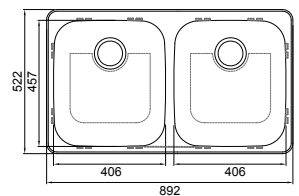

Commercial grade 18/10 stainless steel, soft styling radius corners and polished bowls are standard features in Abey's Laundry sink range. Large bowl sizes of up to 75 litres, with optional left or right hand side bypass, overflow and tap hole is also a key feature of this range. All laundry sinks are supplied with designer wastes.

LAUNDRY SINKS

NEW

**FITZROY
MKII
AL110**

_SINGLE BOWL (BOWL DEPTH 230MM)
_45 LITRE CAPACITY

**THE LEICHARDT
LT45**

_SINGLE BOWL (BOWL DEPTH 250MM)
_45 LITRE CAPACITY

**THE LEICHARDT
LTS45**

_SINGLE BOWL (BOWL DEPTH 250MM)
_45 LITRE CAPACITY

**THE DOUBLE
LEICHARDT
LTD45**

_DOUBLE BOWL (BOWL DEPTH 250MM)
_2 X 45 LITRE CAPACITY

**THE LEICHARDT
SKINNY
LTS45UX**

_UNDERMOUNT SINGLE BOWL (BOWL DEPTH 250MM)
_45 LITRE CAPACITY

LAUNDRY SINKS

THE LATROBE LT75