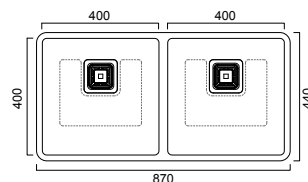

LUCIA_INSET AND UNDERMOUNT NEW

LUA100

_SINGLE BOWL (BOWL DEPTH 200MM)

LUA190

_ONE & ONE THIRD BOWL (BOWL DEPTH L 200MM/S 160MM)

LUA200

_DOUBLE BOWL (BOWL DEPTH 200MM)

LUA240

_DOUBLE BOWL (BOWL DEPTH 200MM. BOWL RADIUS 15MM)

NOTE Lucia sinks can be inset or undermount.

OPTIONAL ACCESSORIES

CBB428A
Lucia Chopping
Board LUA240

DR007
Stainless Steel
Dish Rack
Suitable for
All Models