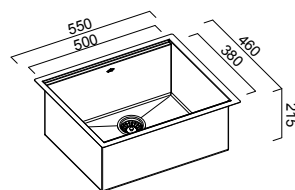

UCB1
Bamboo
Cutting Board

PIAZZA PLUS NEW

The Piazza Plus sinkware range enables you to regain your benchtop. Designed with flush fitting accessories your Piazza Plus sink will disappear when not required. Glass covers and dish rack are supplied with the sink. The Piazza plus is a stunning addition to you kitchen.

PIAZZA PLUS NEW

_INSET AND UNDERMOUNT

PZ340

_SINGLE BOWL (BOWL DEPTH 215MM)
_INCLUDED Glass Sink Cover and Stainless Steel Dish Rack

PZ500

_SINGLE BOWL (BOWL DEPTH 215MM)
_INCLUDED Glass Sink Cover and Stainless Steel Dish Rack

PZ700

_SINGLE BOWL (BOWL DEPTH 215MM)
_INCLUDED Glass Sink Cover and Stainless Steel Dish Rack

**NEW**

PZ340D

_DOUBLE BOWL (BOWL DEPTH 215MM)
_INCLUDED Glass Sink Cover and Stainless Steel Dish Rack

AVAILABLE ACCESSORIES