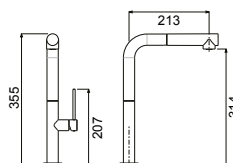

SLIM

_SLIM SIDE LEVER KITCHEN MIXER 6 Star Flow Rate 4.5L/min

SLIM D30

_SLIM SIDE LEVER KITCHEN MIXER Pull Out Spray, 5 Star Flow Rate 5.0L/min

SLIM D2

_SLIM SQUARE SIDE LEVER KITCHEN MIXER Pull Out Spray, 5 Star Flow Rate 5.0L/min