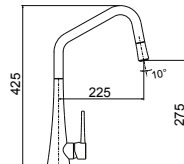

TINKD-W (WHITE)
TINKD-B (BLACK)

_SIDE LEVER KITCHEN MIXER Pull Out Spray, 5 Star Flow Rate 5.5L/min

ARMANDO
VICARIO