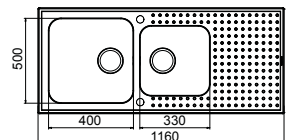

REA120L
REA120R

_SINGLE BOWL (BOWL DEPTH 200MM)

REA180L
REA180R

_ONE & ONE HALF BOWL (BOWL DEPTH L 200MM /S 160MM)

NOTE All Regatta Sinks are available in Left or Right Hand Configurations.

AVAILABLE ACCESSORIES

CBB390
Cutting Board

DR007
Stainless Steel
Dish Rack

CBB220
Cutting Board
(REA180 Only)

BARAZZA SELECT_WITH RIM

SE1

_SINGLE BOWL (BOWL DEPTH 200MM)

SE1-3/4

_ONE, THREE QUARTER & ONE THIRD BOWL (BOWL DEPTH L 200MM/S 200MM)