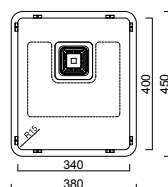

BARAZZA EASY NEW

EASY100L
EASY100R

_SINGLE BOWL (BOWL DEPTH 215MM)

EASY2

_DOUBLE BOWL (BOWL DEPTH 215MM)

EASY1

_SINGLE BOWL (BOWL DEPTH 215MM)

EASY200L
EASY200R

_DOUBLE BOWL (BOWL DEPTH 215MM)

AVAILABLE ACCESSORIES

DR007
Stainless Steel
Dish Rack

SLCB
Sliding Bamboo
Cutting Board

1TOF29
Cutting Board
with Magnets

DTA16
Stainless Steel
Drain Tray

LUCIA NEW

Sleek lines, smooth finish – total sink appeal. Lucia sinkware has been designed and engineered for ease of use, durability and style. They are of exceptional quality, built from the finest stainless steel and will last and last. Available in single and double bowl sinks. Designed with you in mind.

LUCIA_INSET AND UNDERMOUNT NEW

LUA100

_SINGLE BOWL (BOWL DEPTH 200MM)

LUA190

_ONE & ONE THIRD BOWL (BOWL DEPTH L 200MM/S 160MM)

LUA200

_DOUBLE BOWL (BOWL DEPTH 200MM)

LUA240