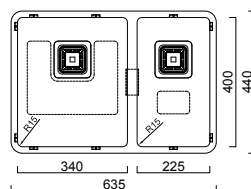

LUCIA_INSET AND UNDERMOUNT NEW

LUA100

_SINGLE BOWL (BOWL DEPTH 200MM)

LUA190

_ONE & ONE THIRD BOWL (BOWL DEPTH L 200MM/S 160MM)

LUA200

_DOUBLE BOWL (BOWL DEPTH 200MM)

LUA240

_DOUBLE BOWL (BOWL DEPTH 200MM. BOWL RADIUS 15MM)

NOTE Lucia sinks can be inset or undermount.

OPTIONAL ACCESSORIES

CBB428A
Lucia Chopping
Board LUA240

DR007
Stainless Steel
Dish Rack
Suitable for
All Models