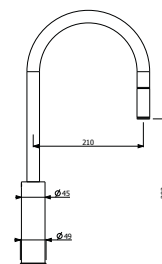

NEW

LUZ-1 (CHROME)
LUZ-1BC (BRUSHED
CHROME)

_KITCHEN MIXER Gooseneck Black Pull Out & Black Lever, 4 Star Flow Rate 7.5L/min

ARMANDO
VICARIO