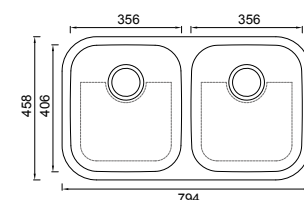

NUQUEEN_UNDERMOUNT

THE TWEED Q80U

_SINGLE BOWL (BOWL DEPTH 180MM)

THE HAWKSBURY Q100U

_SINGLE BOWL (BOWL DEPTH 200MM)
_INCLUDED ADT1 Stainless Steel Drain Tray and AQCB Bamboo Cutting Board

THE BRISBANE Q180U

_ONE & THREE QUARTER BOWL (BOWL DEPTH L 200MM/S 180MM)
_INCLUDED ADT1 Stainless Steel Drain Tray and SBCB Bamboo Cutting Board

THE DAINTREE Q200U

_DOUBLE BOWL (BOWL DEPTH 200MM)
_INCLUDED ADT1 Stainless Steel Drain Tray and AQCB Bamboo Cutting Board