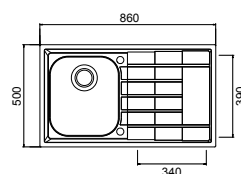

UCB1
Bamboo
Cutting Board

BARAZZA B_FREE

1LBF36

_SINGLE BOWL (BOWL DEPTH 190MM)
_1.6MM THICK STAINLESS STEEL

1LBF61

_SINGLE BOWL (BOWL DEPTH 190MM) _1.6MM THICK STAINLESS STEEL
_INCLUDED REMOTE CONTROL POP-UP WASTE

AVAILABLE ACCESSORIES

NOTE Sinks are not sold with tap.

1TBF
Multi-use Stainless Steel
and Black Polyethylene
Chopping Board

1VBF
Stainless Steel
Colander

BARAZZA LEVEL

LEV100L
LEV100R

_SINGLE BOWL (BOWL DEPTH 210MM)

LEV125L
LEV125R

_ONE & ONE QUARTER BOWL (BOWL DEPTH L 210MM/S 165MM)

LEV175L
LEV175R

_ONE & THREE QUARTER BOWL (BOWL DEPTH L 200MM/S 200MM)

NOTE All Barazza Level sinks are available in left or right hand bowl configurations.
Sinks are not sold with tap.

AVAILABLE ACCESSORIES

DR006
Stainless Steel
Dish Rack

SLCB
Sliding Bamboo
Cutting Board

BARAZZA EASY NEW

The new Easy sinks in extra-thick stainless steel boast particularly refined styling and have wide, spacious 15" radius bowls and stainless steel waste strainer cover. Easy sinks are available in the 86cm (1 bowl & drainer, 2 bowls, 1 big bowl) and 116cm (2 bowls and drainer).