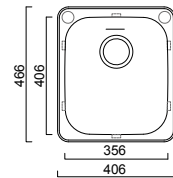

LAUNDRY SINKS

NEW

**FITZROY
MKII
AL110**

_SINGLE BOWL (BOWL DEPTH 230MM)
_45 LITRE CAPACITY

**THE LEICHARDT
LT45**

_SINGLE BOWL (BOWL DEPTH 250MM)
_45 LITRE CAPACITY

**THE LEICHARDT
LTS45**

_SINGLE BOWL (BOWL DEPTH 250MM)
_45 LITRE CAPACITY

**THE DOUBLE
LEICHARDT
LTD45**

_DOUBLE BOWL (BOWL DEPTH 250MM)
_2 X 45 LITRE CAPACITY

**THE LEICHARDT
SKINNY
LTS45UX**

_UNDERMOUNT SINGLE BOWL (BOWL DEPTH 250MM)
_45 LITRE CAPACITY

LAUNDRY SINKS

THE LATROBE LT75

_SINGLE BOWL (BOWL DEPTH 250MM)
_75 LITRE CAPACITY

THE HUNTER AL100

_SINGLE BOWL (BOWL DEPTH 200MM)
_30 LITRE CAPACITY

THE LODDEN PR45

_SINGLE BOWL (BOWL DEPTH 250MM)
_45 LITRE CAPACITY

NOTE The Hunter AL100 sink is not available with an overflow.