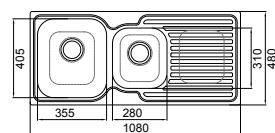

PROJECT SQUARELINE

PR100L+
PR100R+
PR100+ (NO TAP HOLE)

_SINGLE BOWL (BOWL DEPTH 165MM)

PR125L
PR125R

_ONE & ONE THIRD BOWL (BOWL DEPTH L 165MM/S 125MM)

PR175L
PR175R
PR175 (NO TAP HOLE)

_ONE & THREE QUARTER BOWL (BOWL DEPTH L 175MM/S 160MM)

PR200L
PR200R

_DOUBLE BOWL (BOWL DEPTH 165MM)

AVAILABLE ACCESSORIES

DBR10S
Stainless Steel
Dish Rack

ADT1
Stainless Steel
Drain Tray

AQCB
Bamboo
Cutting Board

DR006
Stainless Steel
Dish Rack

LAUNDRY SINKS