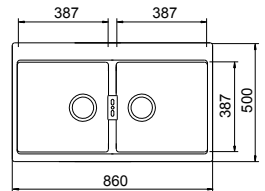

N200B METALLIC
N200S STONE
N200W POLARIS
N200BZ BRONZE

_DOUBLE BOWL (BOWL DEPTH 195MM)