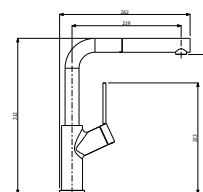

NEW

VIVA-D3 (CHROME)
VIVA-D3BC (BRUSHED
CHROME)

_SQUARE NECK KITCHEN MIXER, Pull Out Spray, 4 Star Flow Rate 7.5L/min

ARMANDO
VICARIO