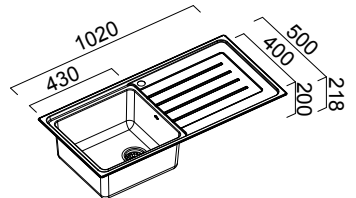

SE100L
SE100R

_SINGLE BOWL (BOWL DEPTH 200MM)

NOTE All Barazza Select knife edge sinks are available in left or right hand bowl configurations.
Heavy taps must be mounted on the bench not the sink.

BARAZZA SELECT_KNIFE EDGE

SE125L
SE125R

_ONE & ONE THIRD BOWL (BOWL DEPTH L 195MM/S 150MM)

SE175L
SE175R
SE175 (NO TAP HOLE L/H ONLY)

_ONE & THREE QUARTER BOWL (BOWL DEPTH L 200MM/S 200MM)

SE180

_ONE & THREE QUARTER BOWL (BOWL DEPTH L 200MM/S 200MM)

AVAILABLE ACCESSORIES

SE33
Stainless Steel
Drain Tray
(SE175/SE180
only)

DR006
Stainless Steel
Dish Rack

SLCB
Sliding Bamboo
Cutting Board

REGATTA NEW

Regatta sinks combine ultra modern 25mm minimal radius bowls with a multi-level drainer pattern and Laser edge design to form an attractive modern feel. Manufactured from 18/10 stainless steel and finished with satin bowls and High luster "silk" drainer, your Reggata sink will look great and last a lifetime.

REA120L
REA120R

_SINGLE BOWL (BOWL DEPTH 200MM)

REA180L
REA180R

_ONE & ONE HALF BOWL (BOWL DEPTH L 200MM /S 160MM)

NOTE All Regatta Sinks are available in Left or Right Hand Configurations.

AVAILABLE ACCESSORIES