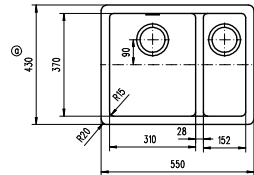

_LARGE ONE AND ONE THIRD BOWL (BOWL DEPTH L200MM/S130MM)