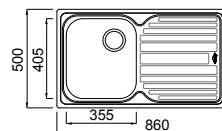

_ONE & THREE QUARTER BOWL (BOWL DEPTH L 200MM/S 180MM)
_INCLUDED ADT1 Stainless Steel Drain Tray and SBCB Bamboo Cutting Board

THE DAINTREE Q200U

_DOUBLE BOWL (BOWL DEPTH 200MM)
_INCLUDED ADT1 Stainless Steel Drain Tray and AQCB Bamboo Cutting Board

DELUXE

DL100L
DL100R

_SINGLE BOWL (BOWL DEPTH 180MM)

DL180L
DL180R

_ONE & THREE QUARTER BOWL (BOWL DEPTH L 180MM/S 180MM)

DL200L
DL200R

_DOUBLE BOWL (BOWL DEPTH 192MM)

DL202