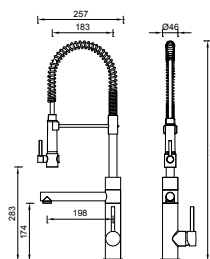

 GARETH
ASHTON

TAPWARE_MIXMASTER

MK1

_KITCHEN MIXER Mixmaster 35mm, 4 Star Flow Rate 7.5L/min

MK2

_KITCHEN MIXER Mixmaster 40mm, 3 Star Flow Rate 8.0L/min

MK2-D

_DISABLED MIXER Mixmaster, 3 Star Flow Rate 8.0L/min