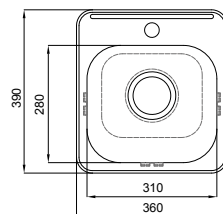

**THE DOUBLE
LEICHARDT
LTD45**

_DOUBLE BOWL (BOWL DEPTH 250MM)
_2 X 45 LITRE CAPACITY

**THE LEICHARDT
SKINNY
LTS45UX**

_UNDERMOUNT SINGLE BOWL (BOWL DEPTH 250MM)
_45 LITRE CAPACITY

LAUNDRY SINKS

THE LATROBE LT75

_SINGLE BOWL (BOWL DEPTH 250MM)
_75 LITRE CAPACITY

THE HUNTER AL100

_SINGLE BOWL (BOWL DEPTH 200MM)
_30 LITRE CAPACITY

THE LODDEN PR45

_SINGLE BOWL (BOWL DEPTH 250MM)
_45 LITRE CAPACITY

NOTE The Hunter AL100 sink is not available with an overflow.

BAR SINKS

THE BARWON BSL

_SINGLE BOWL (BOWL DEPTH 160MM)
_WITH TAP HOLE

THE TODD BSS

_SINGLE BOWL (BOWL DEPTH 160MM)

THE YARRA PR6

_SINGLE BOWL (BOWL DEPTH 185MM)

AVAILABLE ACCESSORIES FOR PR6: