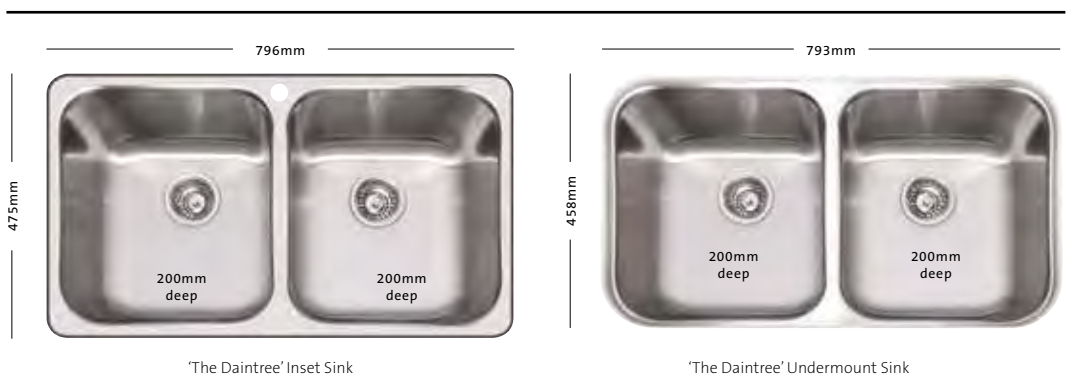

PACKAGES_SINK & TAPWARE

NUQUEEN200

A quality kitchen sink package from Abey, complete with stainless steel drain tray, bamboo cutting board, designer single lever sink mixer tap or pull out mixer tap, and a bonus stainless steel dish rack.

PACKAGE 1 Q200T inset or Q200UT undermount sink package.

PACKAGE 2 Q200T2 inset or Q200UT2 undermount sink package.

The packages include the inset or undermount double bowl sink plus the below accessories.

PACKAGE 1 Q200T OR Q200UT

Sink Mixer (6 Star Flow Rate 6.5L/min), ADT1 Stainless Steel Drain Tray, AQCB Bamboo Cutting Board, DBR10S Stainless Steel Dish Rack