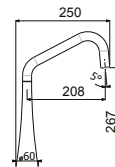

TINK-W (WHITE)
TINK-B (BLACK)

_SIDE LEVER KITCHEN MIXER 4 Star Flow Rate 6.5L/min

ARMANDO
VICARIO