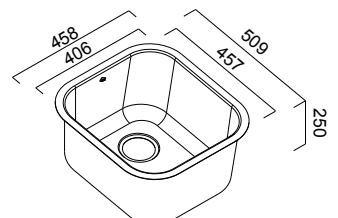

Commercial grade 18/10 stainless steel, soft styling radius corners and polished bowls are standard features in Abey's Laundry sink range. Large bowl sizes of up to 75 litres, with optional left or right hand side bypass, overflow and tap hole is also a key feature of this range. All laundry sinks are supplied with designer wastes.

LAUNDRY SINKS

NEW

**FITZROY
MKII
AL110**

_SINGLE BOWL (BOWL DEPTH 230MM)
_45 LITRE CAPACITY

**THE LEICHARDT
LT45**

_SINGLE BOWL (BOWL DEPTH 250MM)
_45 LITRE CAPACITY

**THE LEICHARDT
LTS45**

_SINGLE BOWL (BOWL DEPTH 250MM)
_45 LITRE CAPACITY

**THE DOUBLE
LEICHARDT
LTD45**

_DOUBLE BOWL (BOWL DEPTH 250MM)
_2 X 45 LITRE CAPACITY

**THE LEICHARDT
SKINNY
LTS45UX**

_UNDERMOUNT SINGLE BOWL (BOWL DEPTH 250MM)
_45 LITRE CAPACITY

LAUNDRY SINKS

THE LATROBE LT75