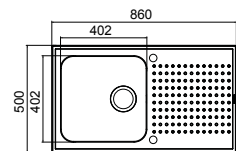

REA120L
REA120R

_SINGLE BOWL (BOWL DEPTH 200MM)

REA180L
REA180R

_ONE & ONE HALF BOWL (BOWL DEPTH L 200MM /S 160MM)

NOTE All Regatta Sinks are available in Left or Right Hand Configurations.

AVAILABLE ACCESSORIES

CBB390
Cutting Board

DR007
Stainless Steel
Dish Rack

CBB220
Cutting Board
(REA180 Only)

BARAZZA SELECT_WITH RIM

SE1

_SINGLE BOWL (BOWL DEPTH 200MM)

SE1-3/4

_ONE, THREE QUARTER & ONE THIRD BOWL (BOWL DEPTH L 200MM/S 200MM)