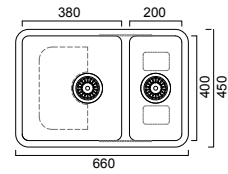

DT-05
Stainless Steel
Drain Tray

LAGO_INSET

LG100

_SINGLE BOWL (BOWL DEPTH 200MM)
_INCLUDED DT-05 Stainless Steel Drain Tray

LG180

_ONE & ONE THIRD BOWL (BOWL DEPTH L 200MM/S 160MM)
_INCLUDED CBB220 Cutting Board and DT-05 Stainless Steel Drain Tray