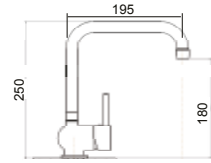

TAPWARE_MIXMASTER

MALIBUQ

_KITCHEN MIXER 4 Star Flow Rate 7.0L/min