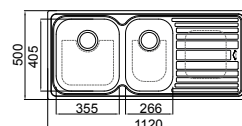

_ONE & THREE QUARTER BOWL (BOWL DEPTH L 200MM/S 180MM)
_INCLUDED ADT1 Stainless Steel Drain Tray and SBCB Bamboo Cutting Board

THE DAINTREE Q200U

_DOUBLE BOWL (BOWL DEPTH 200MM)
_INCLUDED ADT1 Stainless Steel Drain Tray and AQCB Bamboo Cutting Board

DELUXE

DL100L
DL100R

_SINGLE BOWL (BOWL DEPTH 180MM)

DL180L
DL180R

_ONE & THREE QUARTER BOWL (BOWL DEPTH L 180MM/S 180MM)

DL200L
DL200R

_DOUBLE BOWL (BOWL DEPTH 192MM)

DL202

_DOUBLE BOWL (BOWL DEPTH 192MM)

AVAILABLE ACCESSORIES

DBR10S
Stainless Steel
Dish Rack

ADT1
Stainless Steel
Drain Tray

AQCB
Bamboo
Cutting Board

SLCB
Sliding Bamboo
Cutting Board

PROJECT SQUARELINE

NEW IMPROVED DESIGN