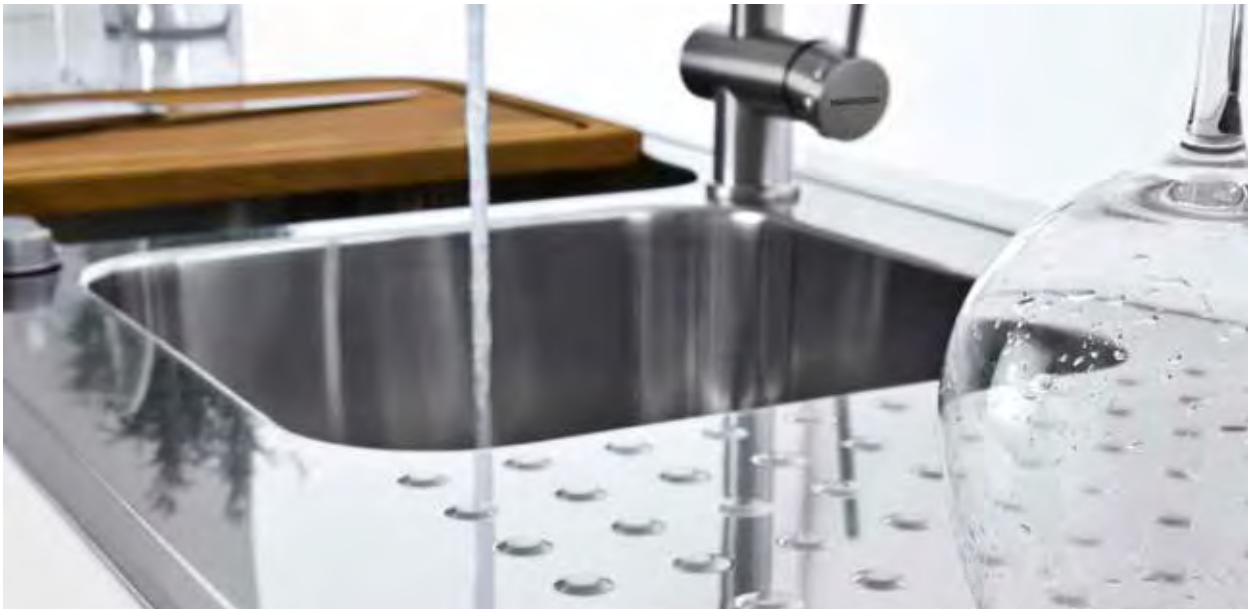

BARAZZA SELECT_WITH RIM

SE1

_SINGLE BOWL (BOWL DEPTH 200MM)