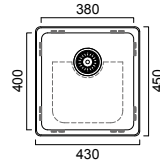

LG200U

_DOUBLE BOWL (BOWL DEPTH 200MM)
 _INCLUDED DT-05 Stainless Steel Drain Tray and CBB390 Cutting Board

AVAILABLE ACCESSORIES

CBB390
Cutting Board

UCB1
Bamboo
Cutting Board

CBB220
Cutting Board

DR007
Stainless Steel
Dish Rack

DT-05
Stainless Steel
Drain Tray

LAGO_INSET

LG100

_SINGLE BOWL (BOWL DEPTH 200MM)
_INCLUDED DT-05 Stainless Steel Drain Tray

LG180

_ONE & ONE THIRD BOWL (BOWL DEPTH L 200MM/S 160MM)
_INCLUDED CBB220 Cutting Board and DT-05 Stainless Steel Drain Tray