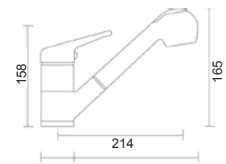

MPOSM

_KITCHEN MIXER Pull Out Spray, 4 Star Flow Rate 6.5L/min