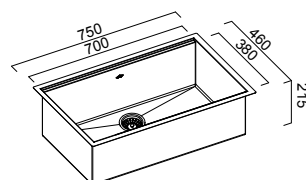

PZ700

_SINGLE BOWL (BOWL DEPTH 215MM)
_INCLUDED Glass Sink Cover and Stainless Steel Dish Rack