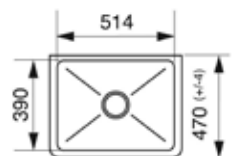

HENRI-3W

_ONE AND A HALF BOWL CERAMIC SINK (BOWL DEPTH 220MM)

HENRI-2W

_LARGE SINGLE BOWL CERAMIC SINK (BOWL DEPTH 220MM)

HENRI-1W

_SINGLE BOWL CERAMIC SINK (BOWL DEPTH 220MM)

BARAZZA SELECT_KNIFE EDGE

Abey's exquisite Barazza Select range provides a glimpse into the future of kitchen design with its knife edge profile, minimalist design and subtly elevated drain tray. The co-ordinated design theme of dimpled drainer board pattern is also available in cooktops and accessories, creating a cohesive style like no other. Supplied with a tap hole.

SE100L
SE100R

_SINGLE BOWL (BOWL DEPTH 200MM)

NOTE All Barazza Select knife edge sinks are available in left or right hand bowl configurations.
Heavy taps must be mounted on the bench not the sink.

BARAZZA SELECT_KNIFE EDGE

SE125L
SE125R

_ONE & ONE THIRD BOWL (BOWL DEPTH L 195MM/S 150MM)

SE175L
SE175R
SE175 (NO TAP HOLE L/H ONLY)

_ONE & THREE QUARTER BOWL (BOWL DEPTH L 200MM/S 200MM)

SE180

_ONE & THREE QUARTER BOWL (BOWL DEPTH L 200MM/S 200MM)