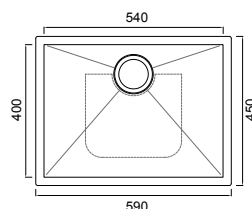

CR200

_SINGLE BOWL (BOWL DEPTH 190MM)

PIAZZA_INSET AND UNDERMOUNT

CR340

_SINGLE BOWL (BOWL DEPTH 190MM)
_INCLUDED DTA04 Drain Tray

CR540

_SINGLE BOWL (BOWL DEPTH 190MM)
_INCLUDED DTA04 Drain Tray

CR720