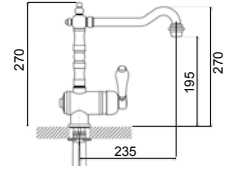

ARMANDO
VICARIO

TAPWARE_ARMANDO VICARIO

PROVINCIAL
2000C

_TWIN HANDLE KITCHEN MIXER 5 Star Flow Rate 5.5L/min

ARMANDO
VICARIO

PROVINCIAL
2050C

_SIDE LEVER KITCHEN MIXER 5 Star Flow Rate 5.5L/min

ARMANDO
VICARIO