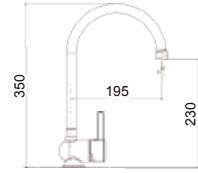

MALIBUP

_KITCHEN MIXER 4 Star Flow Rate 7.0L/min