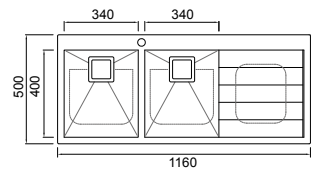

ST340DL
ST340DR

_DOUBLE BOWL (BOWL DEPTH 215MM)