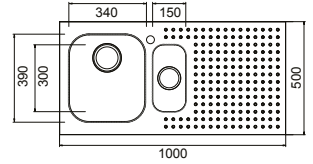

HENRI-3W

_ONE AND A HALF BOWL CERAMIC SINK (BOWL DEPTH 220MM)

HENRI-2W

_LARGE SINGLE BOWL CERAMIC SINK (BOWL DEPTH 220MM)

HENRI-1W

_SINGLE BOWL CERAMIC SINK (BOWL DEPTH 220MM)

BARAZZA SELECT_KNIFE EDGE

Abey's exquisite Barazza Select range provides a glimpse into the future of kitchen design with its knife edge profile, minimalist design and subtly elevated drain tray. The co-ordinated design theme of dimpled drainer board pattern is also available in cooktops and accessories, creating a cohesive style like no other. Supplied with a tap hole.

SE100L
SE100R

_SINGLE BOWL (BOWL DEPTH 200MM)

NOTE All Barazza Select knife edge sinks are available in left or right hand bowl configurations.
Heavy taps must be mounted on the bench not the sink.

BARAZZA SELECT_KNIFE EDGE

SE125L
SE125R

_ONE & ONE THIRD BOWL (BOWL DEPTH L 195MM/S 150MM)

SE175L
SE175R
SE175 (NO TAP HOLE L/H ONLY)

_ONE & THREE QUARTER BOWL (BOWL DEPTH L 200MM/S 200MM)

SE180

_ONE & THREE QUARTER BOWL (BOWL DEPTH L 200MM/S 200MM)