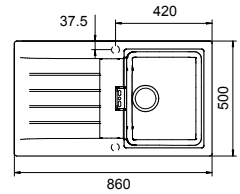

SCHOCK

D200B METALLIC
D200S STONE
D200W POLARIS
D200BZ BRONZE

_ONE & THREE QUARTER BOWL (BOWL DEPTH S 170MM/L 195MM)

D100B METALLIC
D100S STONE
D100W POLARIS
D100BZ BRONZE

_SINGLE BOWL AND SINGLE DRAINER (BOWL DEPTH 195MM)