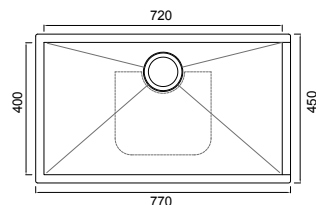

CR720

_SINGLE BOWL (BOWL DEPTH 190MM)
_INCLUDED DTA04 Drain Tray