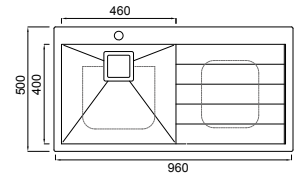

LUGANO_INSET

ST460SL
ST460SR

_SINGLE BOWL (BOWL DEPTH 215MM)

ST460DL
ST460DR

_ONE & THREE QUARTER BOWL (BOWL DEPTH L 215MM/S 190MM)

ST340DL
ST340DR

_DOUBLE BOWL (BOWL DEPTH 215MM)

NOTE All Lugano inset sinks are available in left or right hand bowl configurations.

AVAILABLE ACCESSORIES

1TOF29
Cutting Board
with Magnets

1VOF
Stainless Steel
Colander

1VSOF
Drain Tray

DR007
Stainless Steel
Dish Rack

UCB1
Bamboo
Cutting Board

CNA-5-388
Concertina