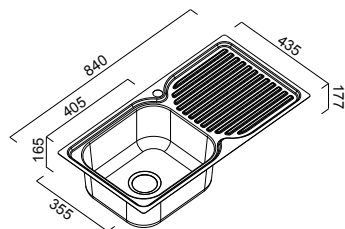

PROJECT SQUARELINE

PR100L+
PR100R+
PR100+ (NO TAP HOLE)

_SINGLE BOWL (BOWL DEPTH 165MM)