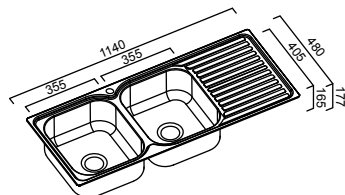

PROJECT SQUARELINE

PR100L+
PR100R+
PR100+ (NO TAP HOLE)

_SINGLE BOWL (BOWL DEPTH 165MM)

PR125L
PR125R

_ONE & ONE THIRD BOWL (BOWL DEPTH L 165MM/S 125MM)

PR175L
PR175R
PR175 (NO TAP HOLE)

_ONE & THREE QUARTER BOWL (BOWL DEPTH L 175MM/S 160MM)

PR200L
PR200R

_DOUBLE BOWL (BOWL DEPTH 165MM)

AVAILABLE ACCESSORIES

DBR10S
Stainless Steel
Dish Rack

ADT1
Stainless Steel
Drain Tray

AQCB
Bamboo
Cutting Board

DR006
Stainless Steel
Dish Rack

LAUNDRY SINKS