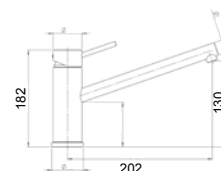

GARETH
ASHTON

3K1

_KITCHEN MIXER 6 Star Flow Rate 6.5L/min