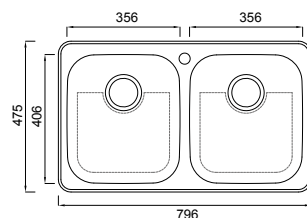

NUQUEEN_INSET

THE HAWKSBURY Q100

_SINGLE BOWL (BOWL DEPTH 200MM)
_INCLUDED ADT1 Stainless Steel Drain Tray and AQCB Bamboo Cutting Board

THE BRISBANE Q180

_ONE & THREE QUARTER BOWL (BOWL DEPTH L 200MM/S 180MM)
_INCLUDED ADT1 Stainless Steel Drain Tray and SBCB Bamboo Cutting Board

THE DAINTREE Q200

_DOUBLE BOWL (BOWL DEPTH 200MM)
_INCLUDED ADT1 Stainless Steel Drain Tray and AQCB Bamboo Cutting Board

AVAILABLE ACCESSORIES

AQCB
Bamboo
Cutting Board

ADT1
Stainless Steel
Drain Tray

DBR10S
Stainless Steel
Dish Rack