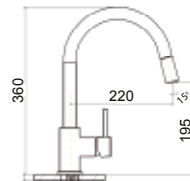

GARETH ASHTON

SK 5

_KITCHEN MIXER Pull Out Spray, 5 Star Flow Rate 5.0L/min