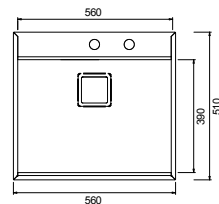

UCB1
Bamboo
Cutting Board

BARAZZA B_FREE

1LBF36

_SINGLE BOWL (BOWL DEPTH 190MM)
_1.6MM THICK STAINLESS STEEL

1LBF61

_SINGLE BOWL (BOWL DEPTH 190MM) _1.6MM THICK STAINLESS STEEL
_INCLUDED REMOTE CONTROL POP-UP WASTE