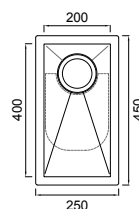

PIAZZA

INSET & UNDERMOUNT

With its commercial style and deep bowled design, the Piazza range can either be undermounted or inset, offering a geometric look that can't be replicated by any hi-tech automation. These sinks are hand crafted and fabricated from commercial quality, 1mm stainless steel and have a 6mm internal radius edging on base for easy cleaning.

CR200

_SINGLE BOWL (BOWL DEPTH 190MM)