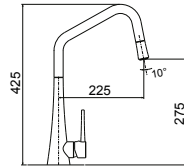

TINKD

_SIDE LEVER KITCHEN MIXER Pull Out Spray, 5 Star Flow Rate 5.5L/min

ARMANDO
VICARIO