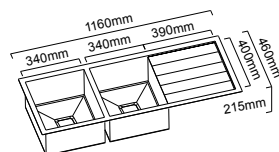

_ONE & THREE QUARTER BOWL (BOWL DEPTH L 215MM/S 190MM)

ST340DU

_DOUBLE BOWL (BOWL DEPTH 215MM)

AVAILABLE ACCESSORIES

1TOF29
Cutting Board
with Magnets

1VOF
Stainless Steel
Colander

1VSOF
Drain Tray

DR007
Stainless Steel
Dish Rack