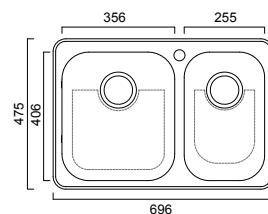

NUQUEEN_INSET

THE HAWKSBURY Q100

_SINGLE BOWL (BOWL DEPTH 200MM)
_INCLUDED ADT1 Stainless Steel Drain Tray and AQCB Bamboo Cutting Board

THE BRISBANE Q180

_ONE & THREE QUARTER BOWL (BOWL DEPTH L 200MM/S 180MM)
_INCLUDED ADT1 Stainless Steel Drain Tray and SBCB Bamboo Cutting Board

THE DAINTREE Q200

_DOUBLE BOWL (BOWL DEPTH 200MM)
_INCLUDED ADT1 Stainless Steel Drain Tray and AQCB Bamboo Cutting Board

AVAILABLE ACCESSORIES

AQCB
Bamboo
Cutting Board

ADT1
Stainless Steel
Drain Tray

DBR10S
Stainless Steel
Dish Rack