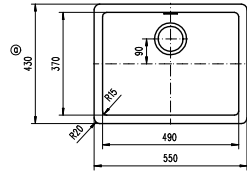

N100SB METALLIC
N100SS STONE
N100SW POLARIS
N100SBZ BRONZE

_SINGLE BOWL (BOWL DEPTH 200MM)

N120B METALLIC
N120S STONE
N120W POLARIS
N120BZ BRONZE

_LARGE SINGLE BOWL (BOWL DEPTH 200MM)

N150B METALLIC
N150S STONE
N150W POLARIS
N150BZ BRONZE