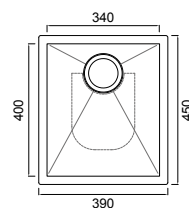

CR200

_SINGLE BOWL (BOWL DEPTH 190MM)

PIAZZA_INSET AND UNDERMOUNT

CR340

_SINGLE BOWL (BOWL DEPTH 190MM)
_INCLUDED DTA04 Drain Tray

CR540

_SINGLE BOWL (BOWL DEPTH 190MM)
_INCLUDED DTA04 Drain Tray

CR720