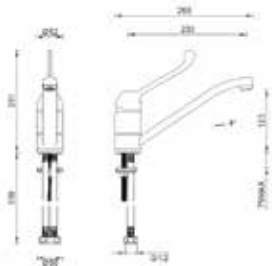

 GARETH
ASHTON

TAPWARE_MIXMASTER

MK1

_KITCHEN MIXER Mixmaster 35mm, 4 Star Flow Rate 7.5L/min

MK2

_KITCHEN MIXER Mixmaster 40mm, 3 Star Flow Rate 8.0L/min

MK2-D

_DISABLED MIXER Mixmaster, 3 Star Flow Rate 8.0L/min