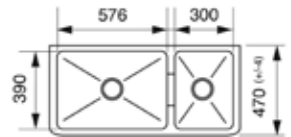

_LARGE ONE AND ONE THIRD BOWL (BOWL DEPTH L200MM/S130MM)

CHAMBORD NEW

From an entirely French conception, Chambord has developed a concept of new French art deco. Ceramic is the perfect product for the kitchen.

HENRI-3W

_ONE AND A HALF BOWL CERAMIC SINK (BOWL DEPTH 220MM)

HENRI-2W

_LARGE SINGLE BOWL CERAMIC SINK (BOWL DEPTH 220MM)

HENRI-1W

_SINGLE BOWL CERAMIC SINK (BOWL DEPTH 220MM)

BARAZZA SELECT_KNIFE EDGE

Abey's exquisite Barazza Select range provides a glimpse into the future of kitchen design with its knife edge profile, minimalist design and subtly elevated drain tray. The co-ordinated design theme of dimpled drainer board pattern is also available in cooktops and accessories, creating a cohesive style like no other. Supplied with a tap hole.