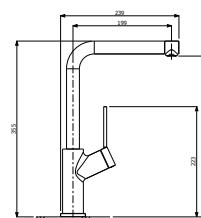

NEW

VIVA-A (CHROME)
VIVA-ABC (BRUSHED
CHROME)

_SIDE LEVER MIXER, 4 Star Flow Rate 7.5L min

ARMANDO
VICARIO