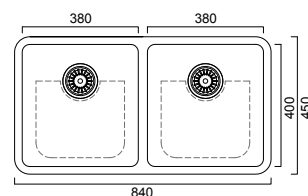

LAGO_UNDERMOUNT

LG100U

_SINGLE BOWL (BOWL DEPTH 200MM)
 _INCLUDED DT-05 Stainless Steel Drain Tray

LG180U

_ONE & ONE THIRD BOWL (BOWL DEPTH L 200MM/S 160MM)
 _INCLUDED CBB220 Cutting Board and DT-05 Stainless Steel Drain Tray

LG200U

_DOUBLE BOWL (BOWL DEPTH 200MM)
 _INCLUDED DT-05 Stainless Steel Drain Tray and CBB390 Cutting Board

AVAILABLE ACCESSORIES

CBB390
Cutting Board

UCB1
Bamboo
Cutting Board

CBB220
Cutting Board

DR007
Stainless Steel
Dish Rack