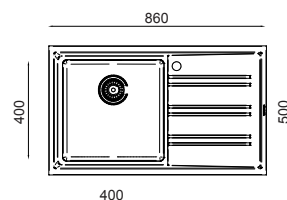

LEV125L
LEV125R

_ONE & ONE QUARTER BOWL (BOWL DEPTH L 210MM/S 165MM)

LEV175L
LEV175R

_ONE & THREE QUARTER BOWL (BOWL DEPTH L 200MM/S 200MM)

NOTE All Barazza Level sinks are available in left or right hand bowl configurations.
Sinks are not sold with tap.

AVAILABLE ACCESSORIES

DR006
Stainless Steel
Dish Rack

SLCB
Sliding Bamboo
Cutting Board

BARAZZA EASY NEW

The new Easy sinks in extra-thick stainless steel boast particularly refined styling and have wide, spacious 15" radius bowls and stainless steel waste strainer cover. Easy sinks are available in the 86cm (1 bowl & drainer, 2 bowls, 1 big bowl) and 116cm (2 bowls and drainer).

BARAZZA EASY NEW

EASY100L
EASY100R

_SINGLE BOWL (BOWL DEPTH 215MM)

EASY2

_DOUBLE BOWL (BOWL DEPTH 215MM)

EASY1

_SINGLE BOWL (BOWL DEPTH 215MM)

EASY200L
EASY200R