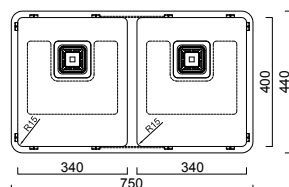

LUCIA_INSET AND UNDERMOUNT NEW

LUA100

_SINGLE BOWL (BOWL DEPTH 200MM)

LUA190

_ONE & ONE THIRD BOWL (BOWL DEPTH L 200MM/S 160MM)

LUA200

_DOUBLE BOWL (BOWL DEPTH 200MM)

LUA240

_DOUBLE BOWL (BOWL DEPTH 200MM. BOWL RADIUS 15MM)

NOTE Lucia sinks can be inset or undermount.

OPTIONAL ACCESSORIES

CBB428A
Lucia Chopping
Board LUA240

DR007
Stainless Steel
Dish Rack
Suitable for
All Models