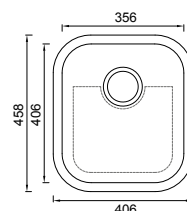

NUQUEEN_INSET

THE HAWKSBURY Q100

_SINGLE BOWL (BOWL DEPTH 200MM)
_INCLUDED ADT1 Stainless Steel Drain Tray and AQCB Bamboo Cutting Board

THE BRISBANE Q180

_ONE & THREE QUARTER BOWL (BOWL DEPTH L 200MM/S 180MM)
_INCLUDED ADT1 Stainless Steel Drain Tray and SBCB Bamboo Cutting Board

THE DAINTREE Q200

_DOUBLE BOWL (BOWL DEPTH 200MM)
_INCLUDED ADT1 Stainless Steel Drain Tray and AQCB Bamboo Cutting Board

AVAILABLE ACCESSORIES

AQCB
Bamboo
Cutting Board

ADT1
Stainless Steel
Drain Tray

DBR10S
Stainless Steel
Dish Rack

NUQUEEN_UNDERMOUNT

THE TWEED Q80U

_SINGLE BOWL (BOWL DEPTH 180MM)

THE HAWKSBURY Q100U

_SINGLE BOWL (BOWL DEPTH 200MM)
_INCLUDED ADT1 Stainless Steel Drain Tray and AQCB Bamboo Cutting Board

THE BRISBANE Q180U

_ONE & THREE QUARTER BOWL (BOWL DEPTH L 200MM/S 180MM)
_INCLUDED ADT1 Stainless Steel Drain Tray and SBCB Bamboo Cutting Board

THE DAINTREE Q200U

_DOUBLE BOWL (BOWL DEPTH 200MM)
_INCLUDED ADT1 Stainless Steel Drain Tray and AQCB Bamboo Cutting Board