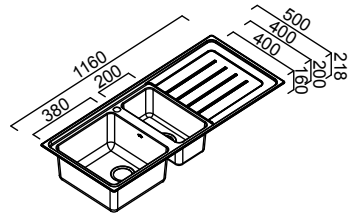

SE125L
SE125R

_ONE & ONE THIRD BOWL (BOWL DEPTH L 195MM/S 150MM)

SE175L
SE175R
SE175 (NO TAP HOLE L/H ONLY)

_ONE & THREE QUARTER BOWL (BOWL DEPTH L 200MM/S 200MM)

SE180

_ONE & THREE QUARTER BOWL (BOWL DEPTH L 200MM/S 200MM)

AVAILABLE ACCESSORIES

SE33
Stainless Steel
Drain Tray
(SE175/SE180
only)

DR006
Stainless Steel
Dish Rack

SLCB
Sliding Bamboo
Cutting Board

REGATTA NEW

Regatta sinks combine ultra modern 25mm minimal radius bowls with a multi-level drainer pattern and Laser edge design to form an attractive modern feel. Manufactured from 18/10 stainless steel and finished with satin bowls and High luster "silk" drainer, your Reggata sink will look great and last a lifetime.

REA120L
REA120R

_SINGLE BOWL (BOWL DEPTH 200MM)

REA180L
REA180R

_ONE & ONE HALF BOWL (BOWL DEPTH L 200MM /S 160MM)

NOTE All Regatta Sinks are available in Left or Right Hand Configurations.

AVAILABLE ACCESSORIES