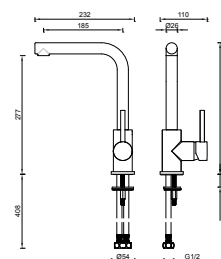

GARETH
ASHTON

3K2 (CHROME)
3K2-B (BLACK)

_SIDE LEVER SINK MIXER 4 Star Flow Rate 6.5L/min