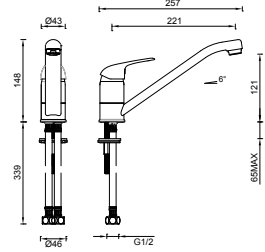

 GARETH
ASHTON

TAPWARE_MIXMASTER

MK1

_KITCHEN MIXER Mixmaster 35mm, 4 Star Flow Rate 7.5L/min

MK2

_KITCHEN MIXER Mixmaster 40mm, 3 Star Flow Rate 8.0L/min

MK2-D

_DISABLED MIXER Mixmaster, 3 Star Flow Rate 8.0L/min