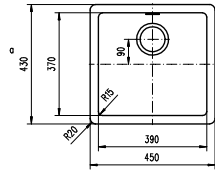

N100SB METALLIC
N100SS STONE
N100SW POLARIS
N100SBZ BRONZE

_SINGLE BOWL (BOWL DEPTH 200MM)

N120B METALLIC
N120S STONE
N120W POLARIS
N120BZ BRONZE

_LARGE SINGLE BOWL (BOWL DEPTH 200MM)

N150B METALLIC
N150S STONE
N150W POLARIS
N150BZ BRONZE