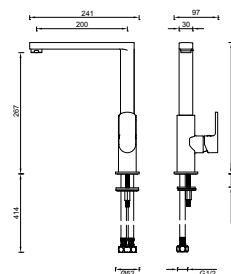

TAPWARE_GARETH ASHTON

2K1

_SIDE LEVER KITCHEN MIXER 4 Star Flow Rate 6.5L/min