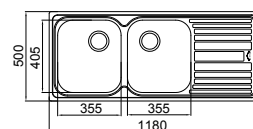

_ONE & THREE QUARTER BOWL (BOWL DEPTH L 200MM/S 180MM)
_INCLUDED ADT1 Stainless Steel Drain Tray and SBCB Bamboo Cutting Board

THE DAINTREE Q200U

_DOUBLE BOWL (BOWL DEPTH 200MM)
_INCLUDED ADT1 Stainless Steel Drain Tray and AQCB Bamboo Cutting Board

DELUXE

DL100L
DL100R

_SINGLE BOWL (BOWL DEPTH 180MM)

DL180L
DL180R

_ONE & THREE QUARTER BOWL (BOWL DEPTH L 180MM/S 180MM)

DL200L
DL200R

_DOUBLE BOWL (BOWL DEPTH 192MM)

DL202

_DOUBLE BOWL (BOWL DEPTH 192MM)

AVAILABLE ACCESSORIES

DBR10S
Stainless Steel
Dish Rack

ADT1
Stainless Steel
Drain Tray

AQCB
Bamboo
Cutting Board

SLCB
Sliding Bamboo
Cutting Board

PROJECT SQUARELINE

NEW IMPROVED DESIGN