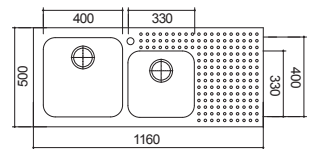

HENRI-3W

_ONE AND A HALF BOWL CERAMIC SINK (BOWL DEPTH 220MM)

HENRI-2W

_LARGE SINGLE BOWL CERAMIC SINK (BOWL DEPTH 220MM)

HENRI-1W

_SINGLE BOWL CERAMIC SINK (BOWL DEPTH 220MM)

BARAZZA SELECT_KNIFE EDGE

Abey's exquisite Barazza Select range provides a glimpse into the future of kitchen design with its knife edge profile, minimalist design and subtly elevated drain tray. The co-ordinated design theme of dimpled drainer board pattern is also available in cooktops and accessories, creating a cohesive style like no other. Supplied with a tap hole.

SE100L
SE100R

_SINGLE BOWL (BOWL DEPTH 200MM)

NOTE All Barazza Select knife edge sinks are available in left or right hand bowl configurations.
Heavy taps must be mounted on the bench not the sink.

BARAZZA SELECT_KNIFE EDGE

SE125L
SE125R

_ONE & ONE THIRD BOWL (BOWL DEPTH L 195MM/S 150MM)

SE175L
SE175R
SE175 (NO TAP HOLE L/H ONLY)

_ONE & THREE QUARTER BOWL (BOWL DEPTH L 200MM/S 200MM)

SE180

_ONE & THREE QUARTER BOWL (BOWL DEPTH L 200MM/S 200MM)