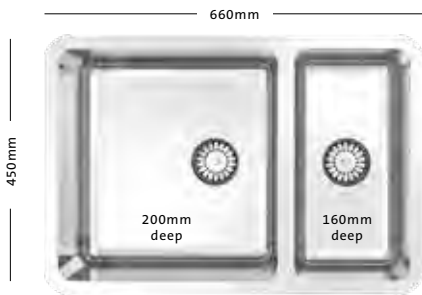

PACKAGES_SINK & TAPWARE

LAGO180

PACKAGE 1 LG180T inset or LG180UT undermount sink package.

PACKAGE 2 LG180T2 inset or LG180UT2 undermount sink package.

The packages include the inset or undermount one & three quarter sink plus the below accessories.

'The Lago' Inset Sink