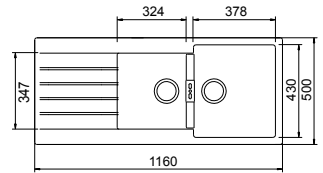

SCHOCK

D200B METALLIC
D200S STONE
D200W POLARIS
D200BZ BRONZE

_ONE & THREE QUARTER BOWL (BOWL DEPTH S 170MM/L 195MM)

D100B METALLIC
D100S STONE
D100W POLARIS
D100BZ BRONZE

_SINGLE BOWL AND SINGLE DRAINER (BOWL DEPTH 195MM)