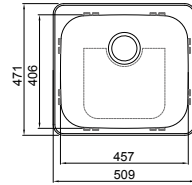

Commercial grade 18/10 stainless steel, soft styling radius corners and polished bowls are standard features in Abey's Laundry sink range. Large bowl sizes of up to 75 litres, with optional left or right hand side bypass, overflow and tap hole is also a key feature of this range. All laundry sinks are supplied with designer wastes.

LAUNDRY SINKS

NEW

**FITZROY
MKII
AL110**

_SINGLE BOWL (BOWL DEPTH 230MM)
_45 LITRE CAPACITY

**THE LEICHARDT
LT45**

_SINGLE BOWL (BOWL DEPTH 250MM)
_45 LITRE CAPACITY

**THE LEICHARDT
LTS45**

_SINGLE BOWL (BOWL DEPTH 250MM)
_45 LITRE CAPACITY

**THE DOUBLE
LEICHARDT
LTD45**

_DOUBLE BOWL (BOWL DEPTH 250MM)
_2 X 45 LITRE CAPACITY

**THE LEICHARDT
SKINNY
LTS45UX**

_UNDERMOUNT SINGLE BOWL (BOWL DEPTH 250MM)
_45 LITRE CAPACITY

LAUNDRY SINKS

THE LATROBE LT75