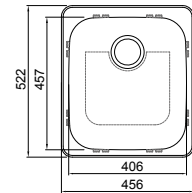

Commercial grade 18/10 stainless steel, soft styling radius corners and polished bowls are standard features in Abey's Laundry sink range. Large bowl sizes of up to 75 litres, with optional left or right hand side bypass, overflow and tap hole is also a key feature of this range. All laundry sinks are supplied with designer wastes.

LAUNDRY SINKS

NEW

**FITZROY
MKII
AL110**

_SINGLE BOWL (BOWL DEPTH 230MM)
_45 LITRE CAPACITY

**THE LEICHARDT
LT45**

_SINGLE BOWL (BOWL DEPTH 250MM)
_45 LITRE CAPACITY

**THE LEICHARDT
LTS45**

_SINGLE BOWL (BOWL DEPTH 250MM)
_45 LITRE CAPACITY

**THE DOUBLE
LEICHARDT
LTD45**

_DOUBLE BOWL (BOWL DEPTH 250MM)
_2 X 45 LITRE CAPACITY

**THE LEICHARDT
SKINNY
LTS45UX**

_UNDERMOUNT SINGLE BOWL (BOWL DEPTH 250MM)
_45 LITRE CAPACITY

LAUNDRY SINKS

THE LATROBE LT75