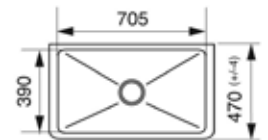

_LARGE ONE AND ONE THIRD BOWL (BOWL DEPTH L200MM/S130MM)

CHAMBORD NEW

From an entirely French conception, Chambord has developed a concept of new French art deco. Ceramic is the perfect product for the kitchen.

HENRI-3W

_ONE AND A HALF BOWL CERAMIC SINK (BOWL DEPTH 220MM)

HENRI-2W

_LARGE SINGLE BOWL CERAMIC SINK (BOWL DEPTH 220MM)

HENRI-1W

_SINGLE BOWL CERAMIC SINK (BOWL DEPTH 220MM)

BARAZZA SELECT_KNIFE EDGE

Abey's exquisite Barazza Select range provides a glimpse into the future of kitchen design with its knife edge profile, minimalist design and subtly elevated drain tray. The co-ordinated design theme of dimpled drainer board pattern is also available in cooktops and accessories, creating a cohesive style like no other. Supplied with a tap hole.