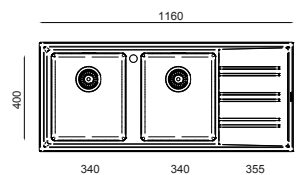

EASY200L
EASY200R

_DOUBLE BOWL (BOWL DEPTH 215MM)