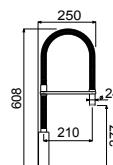

FLAMBE

_KITCHEN MIXER 5 Star Flow Rate 5.5L/min