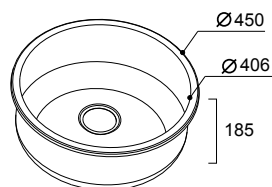

_SINGLE BOWL (BOWL DEPTH 250MM)
_75 LITRE CAPACITY

THE HUNTER AL100

_SINGLE BOWL (BOWL DEPTH 200MM)
_30 LITRE CAPACITY

THE LODDEN PR45

_SINGLE BOWL (BOWL DEPTH 250MM)
_45 LITRE CAPACITY

NOTE The Hunter AL100 sink is not available with an overflow.

BAR SINKS

THE BARWON BSL

_SINGLE BOWL (BOWL DEPTH 160MM)
_WITH TAP HOLE

THE TODD BSS

_SINGLE BOWL (BOWL DEPTH 160MM)

THE YARRA PR6

_SINGLE BOWL (BOWL DEPTH 185MM)

AVAILABLE ACCESSORIES FOR PR6: