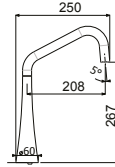

TAPWARE_ARMANDO VICARIO

TINK

_SIDE LEVER KITCHEN MIXER 4 Star Flow Rate 6.5L/min

ARMANDO
VICARIO