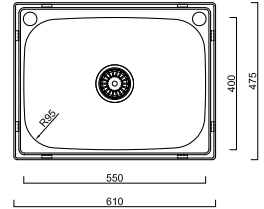

LAUNDRY SINKS

NEW

**FITZROY
MKII
AL110**

_SINGLE BOWL (BOWL DEPTH 230MM)
_45 LITRE CAPACITY