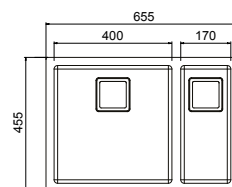

AFS340

_SINGLE BOWL (BOWL DEPTH 215MM)

BARAZZA CUBO

AFS400

_SINGLE BOWL (BOWL DEPTH 215MM)

AFS500

_SINGLE BOWL (BOWL DEPTH 215MM)

AFS170D

_ONE & THREE QUARTER BOWL (BOWL DEPTH L 215MM/S 170MM)

AFS400D

_DOUBLE BOWL (BOWL DEPTH 215MM)

AVAILABLE ACCESSORIES

1TOF29
Cutting Board
with Magnets

1VOF
Stainless Steel
Colander

1VSOF
Drain Tray

DR007
Stainless Steel
Dish Rack