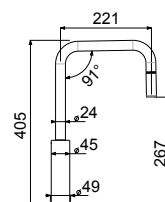

TAPWARE_ ARMANDO VICARIO

LUZ (CHROME)
LUZ-BC (BRUSHED
CHROME)

_KITCHEN MIXER Pull Out Spray, 5 Star Flow Rate 5.5L/min

ARMANDO
VICARIO