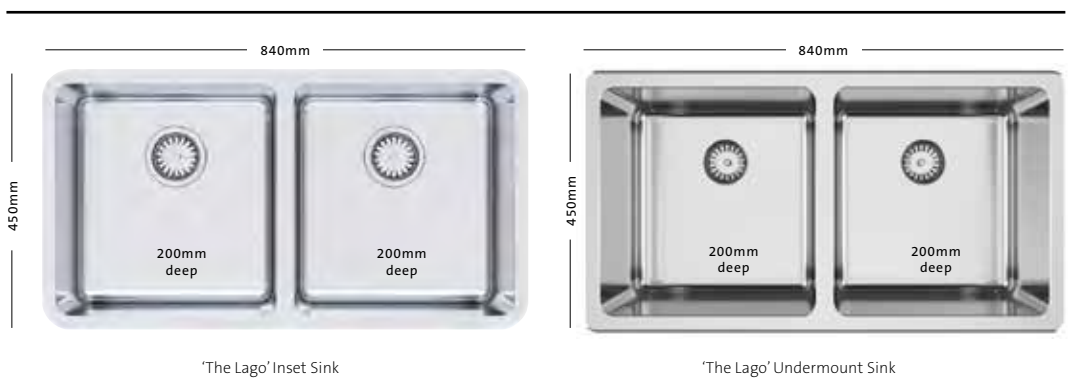

DT-05 Stainless
Steel Drain Tray

PACKAGES_SINK & TAPWARE

LAGO200

PACKAGE 1 LG200T inset or L200UT undermount sink package.

PACKAGE 2 LG200T2 INSET OR L200UT2 undermount sink package.

The packages include the inset or undermount double bowl sink plus the below accessories.