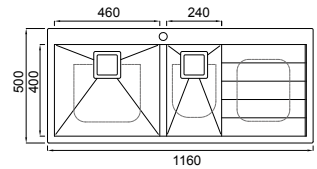

ST460DL
ST460DR

_ONE & THREE QUARTER BOWL (BOWL DEPTH L 215MM/S 190MM)