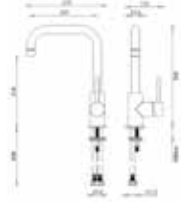

TAPWARE_GARETH ASHTON

SK 2

_KITCHEN MIXER Pull Out Spray, 5 Star Flow Rate 5.5L/min

GARETH ASHTON

3K3 (CHROME)
3K3-B (BLACK)

_SQUARE SIDELEVER MIXER 4 Star Flow Rate 7.5L/min

GARETH ASHTON

3K4 (CHROME)
3K4-B (BLACK)