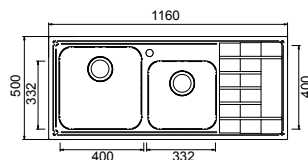

UCB1
Bamboo
Cutting Board

BARAZZA B_FREE

1LBF36

_SINGLE BOWL (BOWL DEPTH 190MM)
_1.6MM THICK STAINLESS STEEL

1LBF61

_SINGLE BOWL (BOWL DEPTH 190MM) _1.6MM THICK STAINLESS STEEL
_INCLUDED REMOTE CONTROL POP-UP WASTE

AVAILABLE ACCESSORIES

NOTE Sinks are not sold with tap.

1TBF
Multi-use Stainless Steel
and Black Polyethylene
Chopping Board

1VBF
Stainless Steel
Colander

BARAZZA LEVEL

LEV100L
LEV100R

_SINGLE BOWL (BOWL DEPTH 210MM)

LEV125L
LEV125R

_ONE & ONE QUARTER BOWL (BOWL DEPTH L 210MM/S 165MM)

LEV175L
LEV175R

_ONE & THREE QUARTER BOWL (BOWL DEPTH L 200MM/S 200MM)

NOTE All Barazza Level sinks are available in left or right hand bowl configurations.
Sinks are not sold with tap.