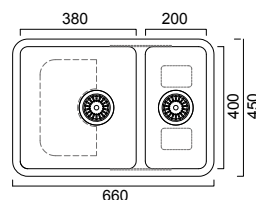

LAGO_UNDERMOUNT

LG100U

_SINGLE BOWL (BOWL DEPTH 200MM)
 _INCLUDED DT-05 Stainless Steel Drain Tray

LG180U

_ONE & ONE THIRD BOWL (BOWL DEPTH L 200MM/S 160MM)
 _INCLUDED CBB220 Cutting Board and DT-05 Stainless Steel Drain Tray