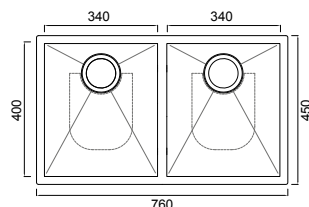

CR340D

_DOUBLE BOWL (BOWL DEPTH 190MM)
_INCLUDED DTA04 Drain Tray