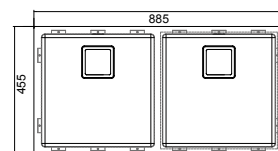

AFS400D

_DOUBLE BOWL (BOWL DEPTH 215MM)