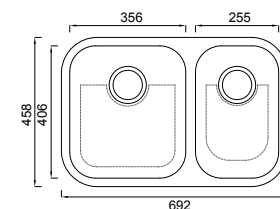

THE DAINTREE Q200

_DOUBLE BOWL (BOWL DEPTH 200MM)
_INCLUDED ADT1 Stainless Steel Drain Tray and AQCB Bamboo Cutting Board

AVAILABLE ACCESSORIES

AQCB
Bamboo
Cutting Board

ADT1
Stainless Steel
Drain Tray

DBR10S
Stainless Steel
Dish Rack

NUQUEEN_UNDERMOUNT

THE TWEED Q80U

_SINGLE BOWL (BOWL DEPTH 180MM)

THE HAWKSBURY Q100U

_SINGLE BOWL (BOWL DEPTH 200MM)
_INCLUDED ADT1 Stainless Steel Drain Tray and AQCB Bamboo Cutting Board

THE BRISBANE Q180U

_ONE & THREE QUARTER BOWL (BOWL DEPTH L 200MM/S 180MM)
_INCLUDED ADT1 Stainless Steel Drain Tray and SBCB Bamboo Cutting Board

THE DAINTREE Q200U

_DOUBLE BOWL (BOWL DEPTH 200MM)
_INCLUDED ADT1 Stainless Steel Drain Tray and AQCB Bamboo Cutting Board