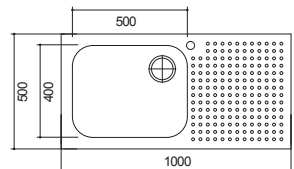

HENRI-3W

_ONE AND A HALF BOWL CERAMIC SINK (BOWL DEPTH 220MM)

HENRI-2W

_LARGE SINGLE BOWL CERAMIC SINK (BOWL DEPTH 220MM)

HENRI-1W

_SINGLE BOWL CERAMIC SINK (BOWL DEPTH 220MM)

BARAZZA SELECT_KNIFE EDGE

Abey's exquisite Barazza Select range provides a glimpse into the future of kitchen design with its knife edge profile, minimalist design and subtly elevated drain tray. The co-ordinated design theme of dimpled drainer board pattern is also available in cooktops and accessories, creating a cohesive style like no other. Supplied with a tap hole.

SE100L
SE100R

_SINGLE BOWL (BOWL DEPTH 200MM)

NOTE All Barazza Select knife edge sinks are available in left or right hand bowl configurations.
Heavy taps must be mounted on the bench not the sink.

BARAZZA SELECT_KNIFE EDGE

SE125L
SE125R

_ONE & ONE THIRD BOWL (BOWL DEPTH L 195MM/S 150MM)

SE175L
SE175R
SE175 (NO TAP HOLE L/H ONLY)

_ONE & THREE QUARTER BOWL (BOWL DEPTH L 200MM/S 200MM)

SE180

_ONE & THREE QUARTER BOWL (BOWL DEPTH L 200MM/S 200MM)