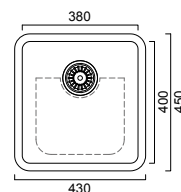

_SINGLE BOWL (BOWL DEPTH 190MM)
_INCLUDED DTA04 Drain Tray

CR340D

_DOUBLE BOWL (BOWL DEPTH 190MM)
_INCLUDED DTA04 Drain Tray

AVAILABLE ACCESSORIES

1TOF29
Cutting Board
with Magnets

1VOF
Stainless Steel
Colander

1VSOF
Drain Tray

DTA04
Drain Tray
Included with
all sinks except
CR200

DR007
Stainless Steel
Dish Rack

UCB1
Bamboo
Cutting Board

LAGO

The ultra-modern LAGO undermount and inset ranges offer minimal-radius bowls which will enhance your kitchen and integrate with other modern stainless steel kitchen appliances. The LAGO sinks are complemented by a range of tailored, functional, attractive accessories which all incorporate the R25 radii theme.

LAGO_UNDERMOUNT

LG100U

_SINGLE BOWL (BOWL DEPTH 200MM)
 _INCLUDED DT-05 Stainless Steel Drain Tray

LG180U

_ONE & ONE THIRD BOWL (BOWL DEPTH L 200MM/S 160MM)
 _INCLUDED CBB220 Cutting Board and DT-05 Stainless Steel Drain Tray