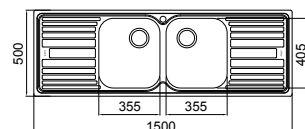

DELUXE

DL100L
DL100R

_SINGLE BOWL (BOWL DEPTH 180MM)

DL180L
DL180R

_ONE & THREE QUARTER BOWL (BOWL DEPTH L 180MM/S 180MM)

DL200L
DL200R

_DOUBLE BOWL (BOWL DEPTH 192MM)

DL202

_DOUBLE BOWL (BOWL DEPTH 192MM)

AVAILABLE ACCESSORIES

DBR10S
Stainless Steel
Dish Rack

ADT1
Stainless Steel
Drain Tray

AQCB
Bamboo
Cutting Board

SLCB
Sliding Bamboo
Cutting Board

PROJECT SQUARELINE

NEW IMPROVED DESIGN