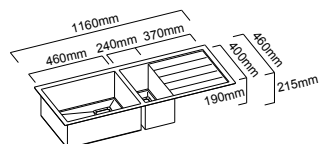

ST340DL
ST340DR

_DOUBLE BOWL (BOWL DEPTH 215MM)

NOTE All Lugano inset sinks are available in left or right hand bowl configurations.

AVAILABLE ACCESSORIES

1TOF29
Cutting Board
with Magnets

1VOF
Stainless Steel
Colander

_ONE & THREE QUARTER BOWL (BOWL DEPTH L 215MM/S 190MM)

ST340DU

_DOUBLE BOWL (BOWL DEPTH 215MM)

AVAILABLE ACCESSORIES

1TOF29
Cutting Board
with Magnets

1VOF
Stainless Steel
Colander

1VSOF
Drain Tray

DR007
Stainless Steel
Dish Rack