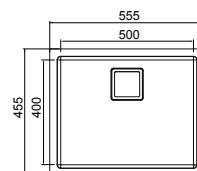

AFS340

_SINGLE BOWL (BOWL DEPTH 215MM)

BARAZZA CUBO

AFS400

_SINGLE BOWL (BOWL DEPTH 215MM)

AFS500

_SINGLE BOWL (BOWL DEPTH 215MM)

AFS170D

_ONE & THREE QUARTER BOWL (BOWL DEPTH L 215MM/S 170MM)

AFS400D

_DOUBLE BOWL (BOWL DEPTH 215MM)

AVAILABLE ACCESSORIES

1TOF29
Cutting Board
with Magnets

1VOF
Stainless Steel
Colander

1VSOF
Drain Tray

DR007
Stainless Steel
Dish Rack