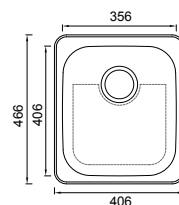

DT-05
Stainless Steel
Drain Tray

LAGO_INSET

LG100

_SINGLE BOWL (BOWL DEPTH 200MM)
_INCLUDED DT-05 Stainless Steel Drain Tray

LG180

_ONE & ONE THIRD BOWL (BOWL DEPTH L 200MM/S 160MM)
_INCLUDED CBB220 Cutting Board and DT-05 Stainless Steel Drain Tray

LG200

_DOUBLE BOWL (BOWL DEPTH 200MM)
_INCLUDED DT-05 Stainless Steel Drain Tray and CBB390 Cutting Board

AVAILABLE ACCESSORIES

CBB390
Cutting Board

DR007
Stainless Steel
Dish Rack

DT-05
Stainless Steel
Drain Tray

CBB220
Cutting Board

NUQUEEN_INSET

INSET

The NuQueen collection provides both luxury and practicality with deep, luxurious, semi-satin finish 18/10 stainless steel bowls with rear designer wastes to save space. Low profile space saving design maximises bench space yet provides flexibility at wash up time.

NUQUEEN_INSET

THE HAWKSBURY Q100

_SINGLE BOWL (BOWL DEPTH 200MM)
_INCLUDED ADT1 Stainless Steel Drain Tray and AQCB Bamboo Cutting Board

THE BRISBANE Q180

_ONE & THREE QUARTER BOWL (BOWL DEPTH L 200MM/S 180MM)
_INCLUDED ADT1 Stainless Steel Drain Tray and SBCB Bamboo Cutting Board