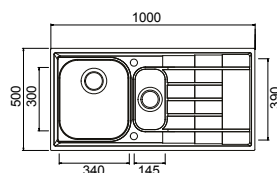

_ONE & THREE QUARTER BOWL (BOWL DEPTH L 215MM/S 170MM)

AFS400D

_DOUBLE BOWL (BOWL DEPTH 215MM)

AVAILABLE ACCESSORIES

1TOF29
Cutting Board
with Magnets

1VOF
Stainless Steel
Colander

1VSOF
Drain Tray

DR007
Stainless Steel
Dish Rack

UCB1
Bamboo
Cutting Board

BARAZZA B_FREE

1LBF36

_SINGLE BOWL (BOWL DEPTH 190MM)
_1.6MM THICK STAINLESS STEEL

1LBF61

_SINGLE BOWL (BOWL DEPTH 190MM) _1.6MM THICK STAINLESS STEEL
_INCLUDED REMOTE CONTROL POP-UP WASTE

AVAILABLE ACCESSORIES

NOTE Sinks are not sold with tap.

1TBF
Multi-use Stainless Steel
and Black Polyethylene
Chopping Board

1VBF
Stainless Steel
Colander

BARAZZA LEVEL

LEV100L
LEV100R

_SINGLE BOWL (BOWL DEPTH 210MM)

LEV125L
LEV125R

_ONE & ONE QUARTER BOWL (BOWL DEPTH L 210MM/S 165MM)

LEV175L
LEV175R

_ONE & THREE QUARTER BOWL (BOWL DEPTH L 200MM/S 200MM)

NOTE All Barazza Level sinks are available in left or right hand bowl configurations.
Sinks are not sold with tap.