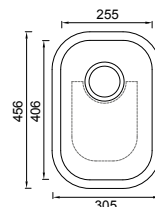

NUQUEEN_INSET

THE HAWKSBURY Q100

_SINGLE BOWL (BOWL DEPTH 200MM)
_INCLUDED ADT1 Stainless Steel Drain Tray and AQCB Bamboo Cutting Board

THE BRISBANE Q180

_ONE & THREE QUARTER BOWL (BOWL DEPTH L 200MM/S 180MM)
_INCLUDED ADT1 Stainless Steel Drain Tray and SBCB Bamboo Cutting Board

THE DAINTREE Q200

_DOUBLE BOWL (BOWL DEPTH 200MM)
_INCLUDED ADT1 Stainless Steel Drain Tray and AQCB Bamboo Cutting Board

AVAILABLE ACCESSORIES

AQCB
Bamboo
Cutting Board

ADT1
Stainless Steel
Drain Tray

DBR10S
Stainless Steel
Dish Rack

NUQUEEN_UNDERMOUNT

THE TWEED Q80U

_SINGLE BOWL (BOWL DEPTH 180MM)

THE HAWKSBURY Q100U

_SINGLE BOWL (BOWL DEPTH 200MM)
_INCLUDED ADT1 Stainless Steel Drain Tray and AQCB Bamboo Cutting Board

THE BRISBANE Q180U

_ONE & THREE QUARTER BOWL (BOWL DEPTH L 200MM/S 180MM)
_INCLUDED ADT1 Stainless Steel Drain Tray and SBCB Bamboo Cutting Board

THE DAINTREE Q200U

_DOUBLE BOWL (BOWL DEPTH 200MM)
_INCLUDED ADT1 Stainless Steel Drain Tray and AQCB Bamboo Cutting Board