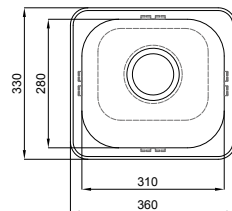

_SINGLE BOWL (BOWL DEPTH 250MM)
_75 LITRE CAPACITY

THE HUNTER AL100

_SINGLE BOWL (BOWL DEPTH 200MM)
_30 LITRE CAPACITY

THE LODDEN PR45

_SINGLE BOWL (BOWL DEPTH 250MM)
_45 LITRE CAPACITY

NOTE The Hunter AL100 sink is not available with an overflow.

BAR SINKS

THE BARWON BSL

_SINGLE BOWL (BOWL DEPTH 160MM)
_WITH TAP HOLE

THE TODD BSS

_SINGLE BOWL (BOWL DEPTH 160MM)

THE YARRA PR6

_SINGLE BOWL (BOWL DEPTH 185MM)

AVAILABLE ACCESSORIES FOR PR6: