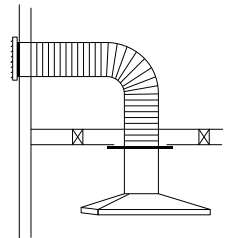

HORIZONTAL KIT METAL WALL

1. **KIT CONTAINS**
   3.4 metres of 125mm/150mm Airflex
   Ceiling Ring
   Hose Clamp
   External Wall Vent (Auto Closing)
2. **PRODUCT REFERENCE**
   CODE NO: RHH5 (suit external wall) 125mm
   CODE NO: RHH6 (suit external wall) 150mm