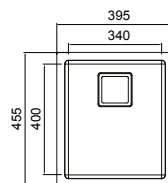

BARAZZA CUBO

FLUSH MOUNT, INSET & UNDERMOUNT

The Barazza Cubo flush mount, inset and undermount sinkware ranges offer a new level of design style for your kitchen. Commercial quality 1.2mm thick stainless steel and voluminous bowl sizes allow you to be the master chef of your kitchen domain. Furthermore, the Cubo sinks can be either flush mounted or inset to your bench top for that completely seamless look. They have a 12mm internal radius edging on base for easy cleaning.

AFS340

_SINGLE BOWL (BOWL DEPTH 215MM)