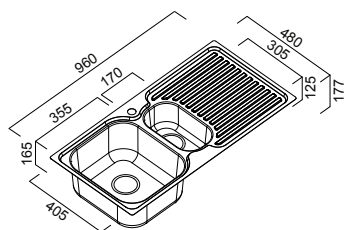

_DOUBLE BOWL (BOWL DEPTH 192MM)

AVAILABLE ACCESSORIES

DBR10S
Stainless Steel
Dish Rack

ADT1
Stainless Steel
Drain Tray

AQCB
Bamboo
Cutting Board

SLCB
Sliding Bamboo
Cutting Board

PROJECT SQUARELINE

NEW IMPROVED DESIGN

PROJECT SQUARELINE

PR100L+
PR100R+
PR100+ (NO TAP HOLE)

_SINGLE BOWL (BOWL DEPTH 165MM)

PR125L
PR125R

_ONE & ONE THIRD BOWL (BOWL DEPTH L 165MM/S 125MM)

PR175L
PR175R
PR175 (NO TAP HOLE)

_ONE & THREE QUARTER BOWL (BOWL DEPTH L 175MM/S 160MM)

PR200L
PR200R

_DOUBLE BOWL (BOWL DEPTH 165MM)

AVAILABLE ACCESSORIES

DBR10S
Stainless Steel
Dish Rack

ADT1
Stainless Steel
Drain Tray

AQCB
Bamboo
Cutting Board

DR006
Stainless Steel
Dish Rack

LAUNDRY SINKS