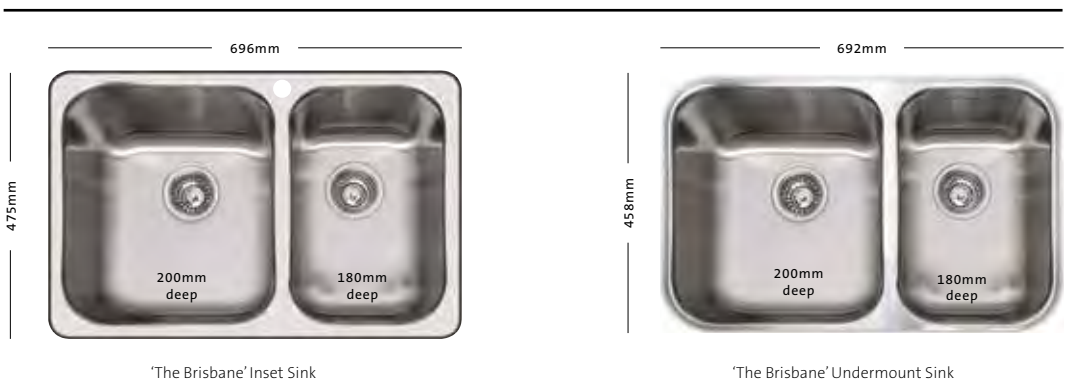

PACKAGES_SINK & TAPWARE

NUQUEEN180

A quality kitchen sink package from Abey, complete with stainless steel drain tray, bamboo cutting board, designer single lever sink mixer tap or pull out mixer tap, and a bonus stainless steel dish rack.

PACKAGE 1 Q180T inset or Q180UT undermount sink package.

PACKAGE 2 Q180T2 inset or Q180UT2 undermount sink package.

The packages include the inset or undermount one & three quarter sink plus the below accessories.

PACKAGE 1
Q180T OR
Q180UT

Sink Mixer (6 Star Flow Rate 6.5L/min), ADT1 Stainless Steel Drain Tray, SBCB Bamboo Cutting Board, DBR10S Stainless Steel Dish Rack