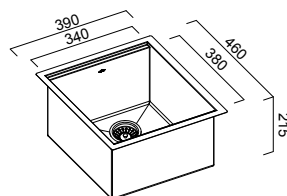

_ONE & THREE QUARTER BOWL (BOWL DEPTH L 215MM/S 190MM)

ST340DU

_DOUBLE BOWL (BOWL DEPTH 215MM)

AVAILABLE ACCESSORIES

1TOF29
Cutting Board
with Magnets

1VOF
Stainless Steel
Colander

1VSOF
Drain Tray

DR007
Stainless Steel
Dish Rack

UCB1
Bamboo
Cutting Board

PIAZZA PLUS NEW

The Piazza Plus sinkware range enables you to regain your benchtop. Designed with flush fitting accessories your Piazza Plus sink will disappear when not required. Glass covers and dish rack are supplied with the sink. The Piazza plus is a stunning addition to you kitchen.

PIAZZA PLUS NEW

_INSET AND UNDERMOUNT

PZ340

_SINGLE BOWL (BOWL DEPTH 215MM)
_INCLUDED Glass Sink Cover and Stainless Steel Dish Rack

PZ500

_SINGLE BOWL (BOWL DEPTH 215MM)
_INCLUDED Glass Sink Cover and Stainless Steel Dish Rack