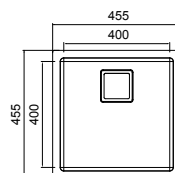

AFS340

_SINGLE BOWL (BOWL DEPTH 215MM)

BARAZZA CUBO

AFS400

_SINGLE BOWL (BOWL DEPTH 215MM)

AFS500

_SINGLE BOWL (BOWL DEPTH 215MM)

AFS170D

_ONE & THREE QUARTER BOWL (BOWL DEPTH L 215MM/S 170MM)

AFS400D

_DOUBLE BOWL (BOWL DEPTH 215MM)

AVAILABLE ACCESSORIES

1TOF29
Cutting Board
with Magnets

1VOF
Stainless Steel
Colander

1VSOF
Drain Tray

DR007
Stainless Steel
Dish Rack