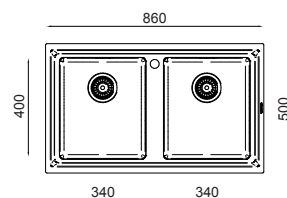

AVAILABLE ACCESSORIES

DR006
Stainless Steel
Dish Rack

SLCB
Sliding Bamboo
Cutting Board

BARAZZA EASY NEW

The new Easy sinks in extra-thick stainless steel boast particularly refined styling and have wide, spacious 15" radius bowls and stainless steel waste strainer cover. Easy sinks are available in the 86cm (1 bowl & drainer, 2 bowls, 1 big bowl) and 116cm (2 bowls and drainer).

BARAZZA EASY NEW

EASY100L
EASY100R

_SINGLE BOWL (BOWL DEPTH 215MM)

EASY2

_DOUBLE BOWL (BOWL DEPTH 215MM)

EASY1

_SINGLE BOWL (BOWL DEPTH 215MM)

EASY200L
EASY200R