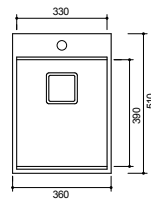

_ONE & THREE QUARTER BOWL (BOWL DEPTH L 215MM/S 170MM)

AFS400D

_DOUBLE BOWL (BOWL DEPTH 215MM)

AVAILABLE ACCESSORIES

1TOF29
Cutting Board
with Magnets

1VOF
Stainless Steel
Colander

1VSOF
Drain Tray

DR007
Stainless Steel
Dish Rack

UCB1
Bamboo
Cutting Board

BARAZZA B_FREE

1LBF36

_SINGLE BOWL (BOWL DEPTH 190MM)
_1.6MM THICK STAINLESS STEEL

1LBF61

_SINGLE BOWL (BOWL DEPTH 190MM) _1.6MM THICK STAINLESS STEEL
_INCLUDED REMOTE CONTROL POP-UP WASTE