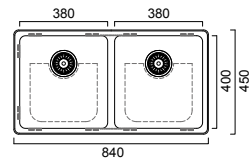

LG200

_DOUBLE BOWL (BOWL DEPTH 200MM)
_INCLUDED DT-05 Stainless Steel Drain Tray and CBB390 Cutting Board