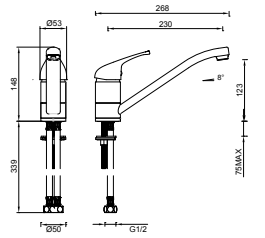

 GARETH
ASHTON

TAPWARE_MIXMASTER

MK1

_KITCHEN MIXER Mixmaster 35mm, 4 Star Flow Rate 7.5L/min

MK2

_KITCHEN MIXER Mixmaster 40mm, 3 Star Flow Rate 8.0L/min

MK2-D

_DISABLED MIXER Mixmaster, 3 Star Flow Rate 8.0L/min