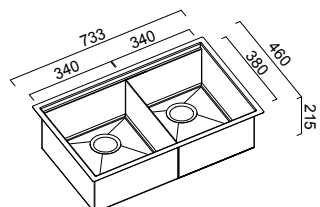

UCB1
Bamboo
Cutting Board

PIAZZA PLUS NEW

The Piazza Plus sinkware range enables you to regain your benchtop. Designed with flush fitting accessories your Piazza Plus sink will disappear when not required. Glass covers and dish rack are supplied with the sink. The Piazza plus is a stunning addition to you kitchen.

PIAZZA PLUS NEW

_INSET AND UNDERMOUNT

PZ340

_SINGLE BOWL (BOWL DEPTH 215MM)
_INCLUDED Glass Sink Cover and Stainless Steel Dish Rack

PZ500

_SINGLE BOWL (BOWL DEPTH 215MM)
_INCLUDED Glass Sink Cover and Stainless Steel Dish Rack

PZ700

_SINGLE BOWL (BOWL DEPTH 215MM)
_INCLUDED Glass Sink Cover and Stainless Steel Dish Rack

**NEW**

PZ340D

_DOUBLE BOWL (BOWL DEPTH 215MM)
_INCLUDED Glass Sink Cover and Stainless Steel Dish Rack

AVAILABLE ACCESSORIES