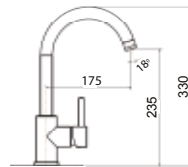

GARETH ASHTON

3K4 (CHROME)
3K4-B (BLACK)

_GOOSE SIDELEVER MIXER, 4 Star Flow Rate 7.5L/min