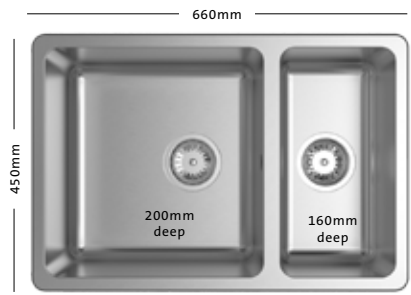

'The Lago' Undermount Sink

PACKAGE 1
LG180T OR
LG180UT

Sink Mixer (6 Star Flow Rate 6.5L/min), CBB220 Cutting Board,
DT-05 Stainless Steel Drain Tray

PACKAGE 2
LG180T2 OR
LG180UT2

Sink Pull Out Mixer (5 Star Flow Rate 5.0L/min), CBB220 Cutting Board,
DT-05 Stainless Steel Drain Tray