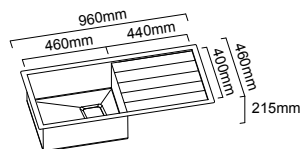

LUGANO_UNDERMOUNT

ST460SU

_SINGLE BOWL (BOWL DEPTH 215MM)