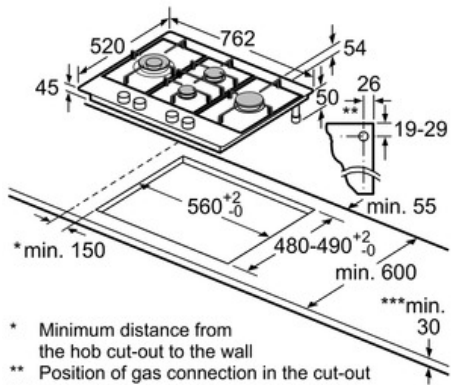

Technical Data

Product name/family :	gas hob w integrated controls
Construction type :	Built-in
Energy input :	Gas
Total number of positions that can be used at the same time :	4
Type of control setting devices :	cylindrical knobs
Required niche size for installation (HxWxD) :	45 x 560-560 x 480-490
Width of the product (mm) :	762
Dimensions of the product (mm) :	45 x 762 x 520
Net weight (kg) :	15.0
Gross weight (kg) :	16.0
Residual heat indicator :	without
Location of control panel :	Hob front
Basic surface material :	Stainless steel
Color of surface :	Stainless steel
Color of frame :	Stainless steel
Approval certificates :	CE
Length electrical supply cord (cm) :	100
EAN code :	4242002557106
Electrical connection rating (W) :	1
Gas connection rating (W) :	9700
Current (A) :	3
Voltage (V) :	240
Frequency (Hz) :	50

Safety and Environment

- Flame failure device fitted to each individual burner

Dimensions (WxD)

- Appliance dimensions: (W x D) 762 mm x 520 mm
- Installation dimensions: (H x W x D) 45 mm x 560 mm x 480 mm
- Suitable for natural gas (factory set-up) or LPG (via included conversion kit)

Serie | 6 Hobs
PCI815B91A
75 cm Gas Cooktop

- * Minimum distance from the hob cut-out to the wall
 - ** Position of gas connection in the cut-out
 - *** With fitted oven underneath, possibly more; see space requirements for the oven
- measurements in mm