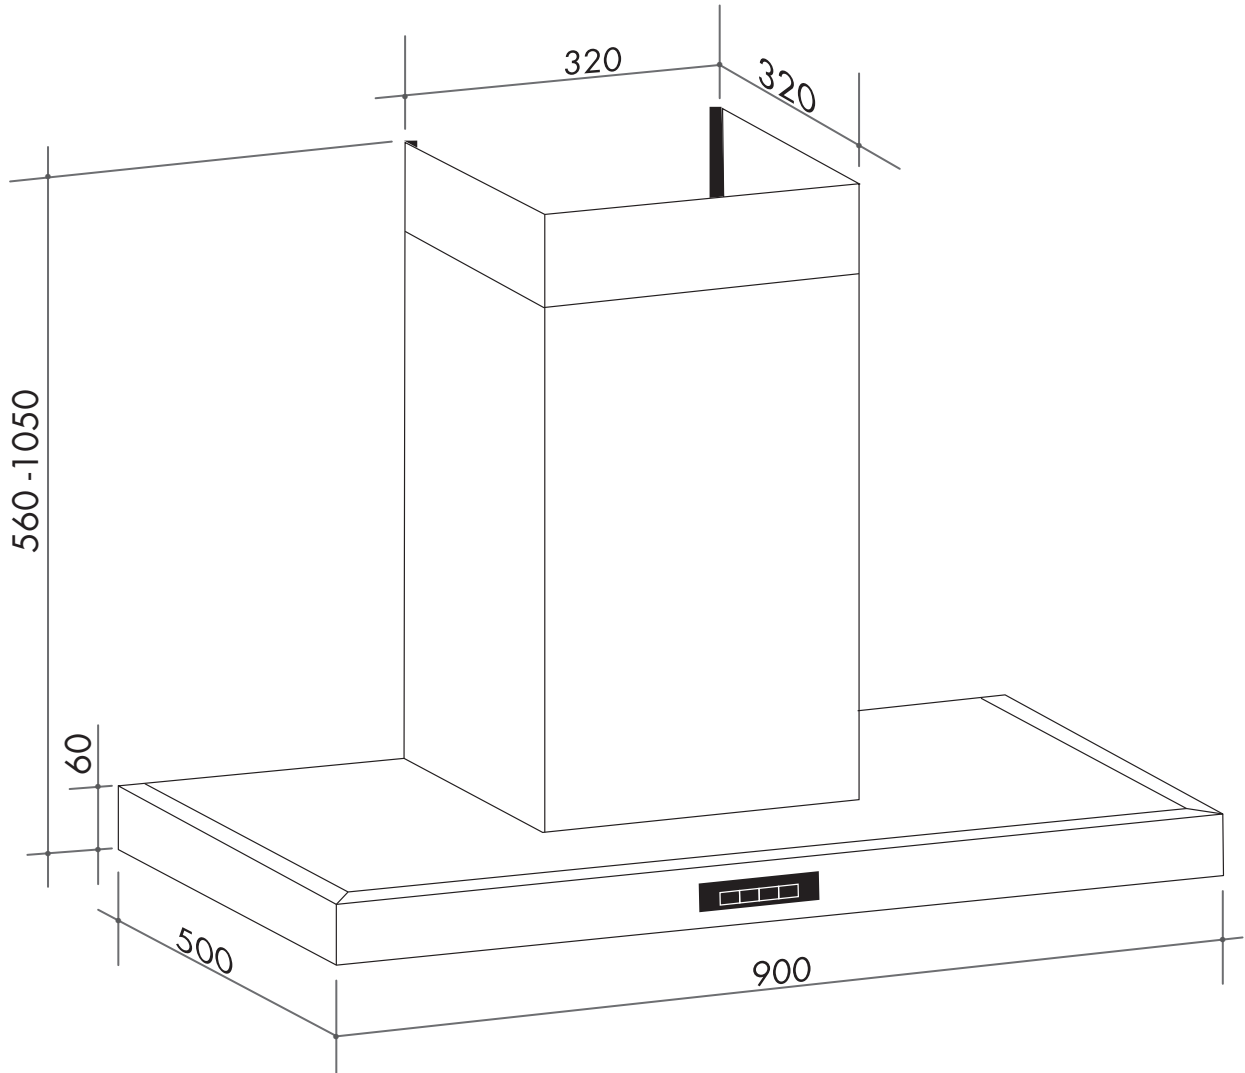

COMMERCIAL PRODUCT

IVN900N/IVN900X 90cm canopy rangehood

SIZE mm	900
FINISH	AS430 stainless steel with black or stainless steel fascia
CAPACITY	950m ³ /hr
FEATURES	<ul style="list-style-type: none"> • 58 dBA • 3 speeds • electronic touch control • LED lighting • single motor • double turbine fan • aluminium baffle and mesh filters • recirculate or duct direct • 150mm ducting
POWER	supplied with 160m power cord 10 amps

COMMERCIAL PRODUCT

IVN900N/IVN900X 90cm canopy rangehood

NB: drawings are not to scale — they are to be used as a guide only

You can find us on:

facebook.com/ILVEappliances

twitter.com/ILVE_appliances

youtube.com/ILVEappliances