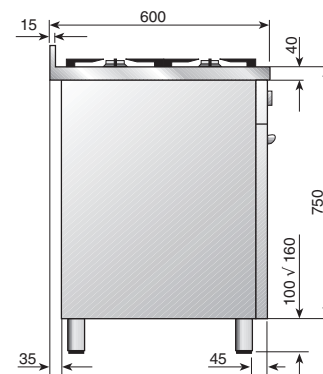

NT 906 WMP
6 Burner

EXCLUSIVE TO

youtube.com/ILVEappliances **BLOG** livewithilve.com

Australia National Telephone Number 1300 MYILVE (694 583) New Zealand Telephone Number 0508 458 369
ILVE showrooms are open Tuesday - Friday from 9am-5pm and Saturdays 10am-4pm. Monday & Sunday closed

ilve.com.au

NSW & ACT (Head Office)
48-50 Moore Street
Leichhardt
F 02 8569 4699

VIC, TAS & SA
1211 Toorak Road
Camberwell
F 03 9809 2155

QLD
1/42 Cavendish Road
Coorparoo
F 07 3397 0850

WA & NT
Unit 10/55 Howe Street
Osborne Park
F 08 9201 9188

New Zealand
PO Box 11.160
Sockburn Christchurch
F 03 344 5906

DISCLAIMER

Eurolinx PTY LTD, trading as ILVE Appliances, is continually seeking ways to improve the design specifications, aesthetics and production techniques of its products. As a result alterations to our products and designs take place continually. Whilst every effort is made to produce information and literature that is up to date, this brochure should not be regarded as an infallible guide to the current specifications, nor does it constitute an offer for the sale of any particular product. Product dimensions indicated in our literature is indicative only. Actual product only should be used to define dimension cutouts. Distributors, and retailers are not agents of ILVE Appliances and are not authorized to bind ILVE Appliances by any express or implied undertaking or representation.