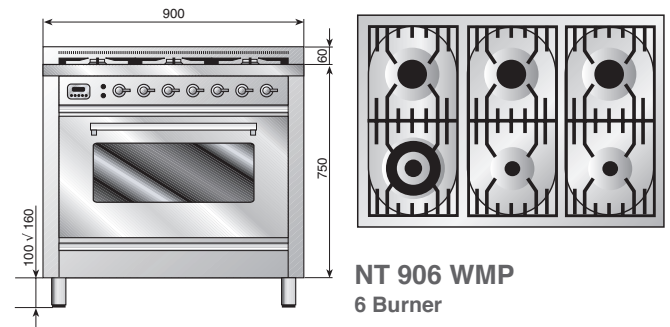

GAS COOKTOP & ELECTRIC OVEN

NT906WMP Freestanding Cooker

Available in Stainless Steel, Bright White or Gloss Black

Features

90cm Electric Oven

- Giant 110 litre oven capacity
- New Turbowave Quickstart preheating function 0°C–175°C in 8 minutes
- Pizza, bread and pastry cooking function
- Recessed grill element
- Select 10 multifunction electric oven
- Inner door and control panel cooling fan
- 2 x Oven racks and baking tray with grill insert
- Removable oven door and inner door glass
- Easy dismantling of oven interior
- European A class energy rating
- Easy clean non staining black vitreous enamel oven interior
- Pre-programmable Clock and Oven timer
- Thermostatically controlled cavity cooling fan
- Catalytic cook and clean interior on oven roof and rear
- Sealed Oven: Lower temperatures, less food splatter, moister and fresher tasting roasts
- Double spill trays on floor of oven
- Positive stop glide internal trays
- Large baking tray
- Triple glazed glass door: Tinted to keep the heat inside the oven and resulting in a 'cool to touch' door exterior
- Stainless steel legs can detach and are adjustable from 100mm to 160mm

90cm 6 Burner Gas Cooktop

- Large cooking surface with spacious burner layout
- Triple ring all purpose super wok burner (5 kW – European Tested)
- ILVE brass burners featured throughout the cooking surface
- Three high speed, variable to medium and low, & Two small low simmer burners
- Precision burner controls each with position accurate thermostatic control
- Cast iron pan support trivets and burner caps in matt black finish
- All gas burners fitted with flame failure safety devices
- Sealed hob with deep recessed spill tray
- Easy clean removable trivets and burners
- Single pressed AS304 stainless steel hob with 40mm edging
- Auto electronic one touch flame ignition to all gas burners